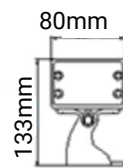

 Surface

 IK Rating
IK08

 IP Rating
IP67

 3 years
warranty Standard Warranty

TECHNICAL DATA SHEET - AGORA - 19249 - SURFACE MOUNTED WALL WASHER LIGHT

TECHNICAL DATA

Product Data	Wall Washer light
Lamp Type	OSRAM LED
Wattage	30W
Color Temperature	3000K
Rated Luminaire Luminous Flux	2700lm
Rated Luminaire Efficiency	90lm/W
IP Rating	67
Beam Angle	15x18°
Voltage	AC220-240V
Frequency Range	50-60 Hz
CRI	Ra>80
Power Factor	>0.5
Working Temperature	-20°C~+50°C
Material	Die cast aluminum
Finish	White
Life Span	50,000 Hours
Warranty	3 Years
Applications	Outdoors, Residential, Commercial, Hospitality etc.