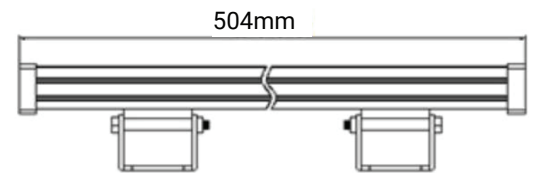

 Surface

 IK Rating
IK08

 IP Rating
IP67

 3 years
warranty Standard Warranty

TECHNICAL DATA SHEET - AGORA - 19249 - SURFACE MOUNTED WALL WASHER LIGHT

TECHNICAL DATA

Product Data	Wall Washer light
Lamp Type	OSRAM LED
Wattage	30W
Color Temperature	3000K
Rated Luminaire Luminous Flux	2700lm
Rated Luminaire Efficiency	90lm/W
IP Rating	67
Beam Angle	15x18°
Voltage	AC220-240V
Frequency Range	50-60 Hz
CRI	Ra>80
Power Factor	>0.5
Working Temperature	-20°C~+50°C
Material	Die cast aluminum
Finish	White
Life Span	50,000 Hours
Warranty	3 Years
Applications	Outdoors, Residential, Commercial, Hospitality etc.

TECHNICAL OPTIONS

Wattage	18W/36W/48W/60W/72W
Color Temperature	4000K-6000K, RGB
Beam Angle	10x60°/15x45°
Control	Switchable, TRIAC, 1-10V, Dali