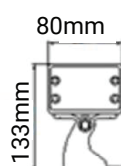

 Surface

 IK Rating
IK08

 IP Rating
IP67

 3 years
warranty Standard Warranty

TECHNICAL DATA SHEET - AGORA - 19248 - SURFACE MOUNTED WALL WASHER LIGHT

TECHNICAL DATA

Product Data	Wall Washer light
Lamp Type	OSRAM LED
Wattage	60W
Color Temperature	3000K
Rated Luminaire Luminous Flux	5400lm
Rated Luminaire Efficiency	90lm/W
IP Rating	67
Beam Angle	15x18°
Voltage	AC220-240V
Frequency Range	50-60 Hz
CRI	Ra>80
Power Factor	>0.5
Working Temperature	-20°C~+50°C
Material	Die cast aluminum
Finish	White
Life Span	50,000 Hours
Warranty	3 Years
Applications	Outdoors, Residential, Commercial, Hospitality etc.