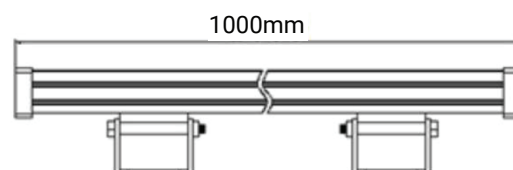

 Surface

 IK Rating
IK08

 IP Rating
IP67

 3 years
warranty Standard Warranty

TECHNICAL DATA SHEET - AGORA - 19248 - SURFACE MOUNTED WALL WASHER LIGHT

TECHNICAL DATA

Product Data	Wall Washer light
Lamp Type	OSRAM LED
Wattage	60W
Color Temperature	3000K
Rated Luminaire Luminous Flux	5400lm
Rated Luminaire Efficiency	90lm/W
IP Rating	67
Beam Angle	15x18°
Voltage	AC220-240V
Frequency Range	50-60 Hz
CRI	Ra>80
Power Factor	>0.5
Working Temperature	-20°C~+50°C
Material	Die cast aluminum
Finish	White
Life Span	50,000 Hours
Warranty	3 Years
Applications	Outdoors, Residential, Commercial, Hospitality etc.

TECHNICAL OPTIONS

Wattage	18W/36W/48W/72W
Color Temperature	4000K-6000K, RGB
Beam Angle	10x60°/15x45°
Control	Switchable, TRIAC, 1-10V, Dali