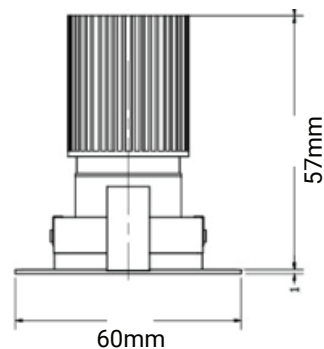

Nuco

Trimless Recessed Spotlight

Features

- The Nuco Recessed Trimless Fixed is a recessed, fixed downlight featuring a beautifully sculpted anti-glare baffle with a trimless plaster-in frame.
- Unique, elegant small aperture.

 **Recessed**

 **UGR**
<13

 **IP Rating**
IP44

6 years
warranty **Standard Warranty**

TECHNICAL DATA SHEET - NUCO - 19099 - TRIMLESS RECESSED SPOTLIGHT

TECHNICAL DATA

Product Data	Recessed spotlight
Lamp Type	CREE LED
Driver	LIFUD
Wattage	3W
Color Temperature	3000K
Rated Luminaire Luminous Flux	90lm
Rated Luminaire Efficiency	30lm/W
IP Rating	44
Beam Angle	24°
Input Voltage	AC220-240V
Output Voltage	2~4V
Frequency Range	50-60 Hz
CRI	Ra>90
Power Factor	>0.5
Output Current	700mA
Safety Class	Class II
Operating Temperature	-20°C ~ +40°C
SDCM(MacAdam)	< 3
Material	Aluminum body
Finish	White+Black gun cup
Life Span	60,000 Hours
Warranty	6 Years
Applications	Residential, Commercial, Hospitality etc.

Cutout: 30mm

TECHNICAL OPTIONS

Color Temperature	4000K-6000K
Beam Angle	15°
Control	Switchable/DALI/1-10V/0-10V/TRIAC