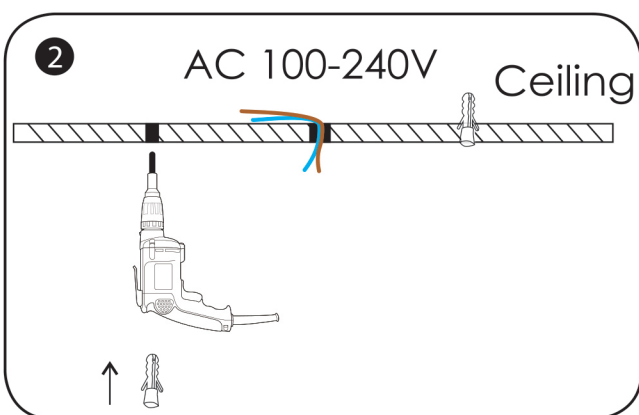

FRAME MOUNTED

Accessories	3030	3060	6060	6262	30120	60120
Frame A		X 2			X 2	
Frame B		X 2			X 2	
		X 8			X 8	
		X 4			X 6	

Tools You Need