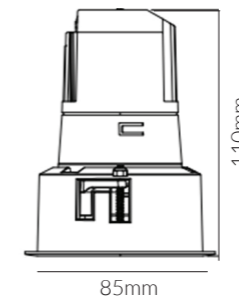

Product Options:

Wattage: 3W/5W/8W/10W
 CCT: 3000K - 6000K
 Beam Angle: 11°/15°/18°/24°/50°
 Control: Switchable / DALI / 1-10V / 0-10V / TRIAC

VARO

	SKU	W	CCT	LM	mA	Beam	Size(mm)	Cut(mm)
Cortar (Trimless)	16819	8W	3000K	640lm	200mA	50°	Ø85x110	Ø75
	(1-10V) 16737	12W	3000K	960lm	200mA	60°	Ø85x110	Ø75
	16786	12W	3000K	720lm	200mA	36°	Ø85x110	Ø75

AC220-240V IP 44  CRI>90 PF>0.5

8W / 12W

Cutout: 75mm

Six kinds of optical accessories, seven kinds of face ring accessories, more than a hundred different collocation, to achieve the precise control of beam angle and spot effect, giving the space more vivid emotion.