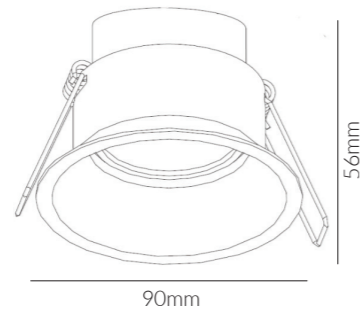

Product Options:

Wattage: 11W/14W/16W/20W/30W/40W/50W
 CCT: 3000K - 6000K
 Beam Angle: 10°/15°/38°
 Finish: Mirror Dark/Champagne Gold/Rose Gold/Mirror Silver
 Control: Switchable / DALI / 1-10V / 0-10V

| | SKU | W | CCT | LM | mA | Beam | Size(mm) | Cut(mm) |
|----------------|-------|-----|-------|-------|-------|------|----------|---------|
| Santino | 17457 | 10W | 3000K | 650lm | 250mA | 60° | Ø90x56 | Ø75 |

AC220-240V IP44 CRI>90 PF>0.9

Cutout: Ø75mm

SANTINO
 HONEYCOMB LOUVRE