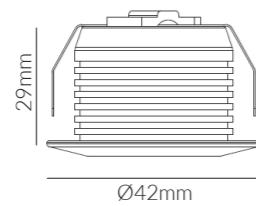

Product Options:

Wattage: 20W / 25W
 CCT: 3000K - 6000K
 Beam Angle: 10°/15°/35°/45°
 Control: Switchable / DALI / 1-10V / 0-10V / TRIAC

	SKU	W	CCT	LM	mA	Beam	Size(mm)	Cut(mm)
Dimo	(Gold) 16892	1W	3000K	75lm	-	25°	Ø42x29	Ø85
	(Silver) 14471	1W	3000K	75lm	-	25°	Ø42x29	Ø85
Nimo	14470	1W	3000K	75lm	-	25°	Ø42x29	Ø85

AC220-240V IP 44  CRI>90 PF>0.9

 SDCM <3  Class II  UGR<19 

Cutout: Ø31mm

NIMO/DIMO