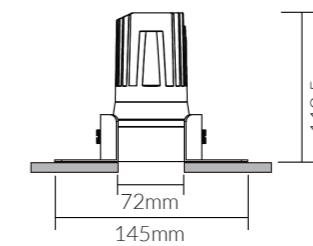

Product Options:

Wattage: 12W
 CCT: 3000K - 6000K
 Beam Angle: 11°/15°/18°/24°/50°
 Control: Switchable / DALI / 1-10V / 0-10V / TRIAC

	SKU	W	CCT	LM	mA	Beam	Size(mm)	Cut(mm)
Moreno	17963	10W	3000K	600lm	250mA	36°	Ø72x110.5	Ø70

AC220-240V IP44 36° CRI>90 PF>0.9

Optional Accessories:

UV processed black cup

Highly specular aluminium

Gold

White

Cutout: 70mm

MORENO