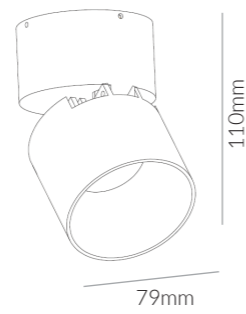

Product Specifications:

Lamp Type: BRIDGELUX LED
Operating Temp.: -20°C ~ +40°C
Material: Die Cast Aluminum
Finish: White & Black
Lifespan: 60,000 Hours
Warranty: 6 Years
Applications: Commercial, Retail, Residential, Hospitality

Product Options:

CCT: 3000K - 6000K
Beam Angle: 15°/24°
Control: Switchable / DALI / 1-10V / 0-10V / TRIAC

	SKU	W	CCT	LM	mA	Beam	Size(mm)	Cut(mm)
Mira	17274	11W	3000K	660lm	250mA	38°	79x79x110	-
	17277	11W	3000K	660lm	250mA	38°	79x79x110	-

AC220-240V IP44 CRI>90 PF>0.9

SDCM<3 Class II UGR<19 CE

MIRA