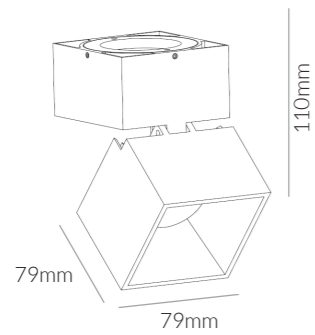

Product Specifications:

Lamp Type: BRIDGELUX LED
Operating Temp.: -20°C ~ +40°C
Material: Die Cast Aluminum
Finish: White & Black
Lifespan: 60,000 Hours
Warranty: 6 Years
Applications: Commercial, Retail, Residential, Hospitality

Product Options:

CCT: 3000K - 6000K
Beam Angle: 15°/24°
Control: Switchable / DALI / 1-10V / 0-10V / TRIAC

	SKU	W	CCT	LM	mA	Beam	Size(mm)	Cut(mm)
Mira	17274	11W	3000K	660lm	250mA	38°	79x79x110	-
	17277	11W	3000K	660lm	250mA	38°	79x79x110	-

AC220-240V IP44 CRI>90 PF>0.9

SDCM<3 Class II UGR<19 CE

MIRA