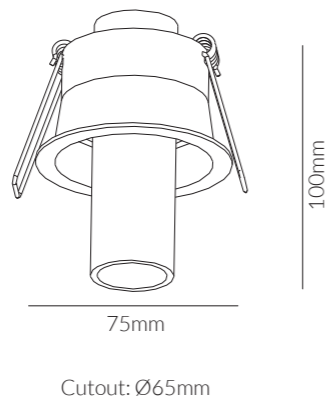

Product Options:

Wattage: 6W
CCT: 3000K - 6000K
Beam Angle: 10°/15°/38°
Finish: Black
Control: Switchable / DALI / 1-10V / 0-10V

	SKU	W	CCT	LM	mA	Beam	Size(mm)	Cut(mm)
Micro	17271	9W	3000K	630lm	135mA	36°	Ø75x100	Ø65

AC220-240V IP44 CRI>90 PF>0.5

SDCM <3 Class II UGR <19 Flicker Free