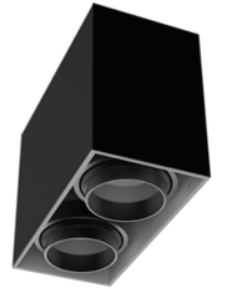

MELLIZO

SYV | Ceiling lights

Product Specifications:

Lamp Type: PHILIPS LED
 Operating Temp.: -20°C ~ +40°C
 Material: Die Cast Aluminum
 Finish: Black
 Lifespan: 60,000 Hours
 Warranty: 6 Years
 Applications: Commercial, Retail, Residential, Hospitality

SKU 15158

SKU 15151

Product Options:

Wattage: 20W / 30W / 40W
 CCT: 3000K - 6000K
 Beam Angle: 20°/24°/30°/36°
 Control: Switchable / DALI / 1-10V / 0-10V / TRIAC

	SKU	W	CCT	LM	mA	Beam	Size(mm)	Cut(mm)
Mellizo	15158	15W	4000K	975lm	350mA	60°	120x175	-
	15151	2x15W	4000K	2400lm	350mA	60°	230x120x175	-