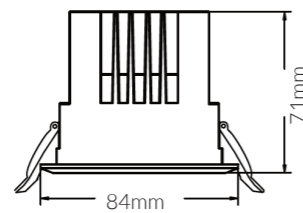

Product Options:

Wattage: 20W / 25W
 CCT: 3000K - 6000K
 Control: Switchable / DALI / 1-10V / 0-10V

	SKU	W	CCT	LM	mA	Beam	Size(mm)	Cut(mm)
Lava X	17961	15W	3000K	1,275lm	350mA	36°	Ø84x71	Ø75

AC220-240V IP44  CRI>90 PF>0.5

Cutout: Ø65mm

LAVA X