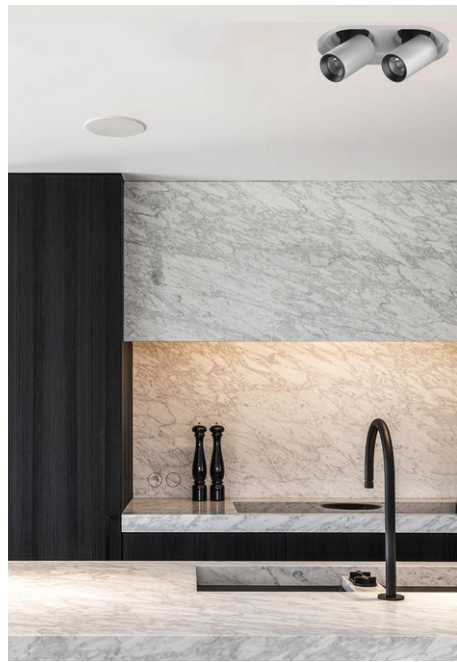

KENZO

RECESSED

KENZO

TRIMLESS

Product Specifications:

Lamp Type: BRIDGELUX LED
 Driver: LIFUD
 Operating Temp.: -20°C ~ +40°C
 Material: Die Cast Aluminum
 Finish: White
 Lifespan: 60,000 Hours
 Warranty: 6 Years
 Applications: Commercial, Retail, Residential, Hospitality

Product Options:

Wattage: 7W/12W/18W
 CCT: 3000K - 6000K
 Beam Angle: 10°/15°/38°
 Control: Switchable / DALI / 1-10V / 0-10V

SKU 18012

SKU 18013

SKU 18390

SKU 18393

	SKU	W	CCT	LM	mA	Beam	Size(mm)	Cut(mm)
Kenzo Recessed	18012	11W	3000K	770lm	250mA	50°	Ø84x104	Ø75
	18390	10W	3000K	770lm	250mA	24°	84.5x84.5x116	Ø75x75
	18013	2x10W	3000K	1,540lm	250mA	24°	193.8x104.3x116	Ø177x88
	18393	2x10W	3000K	1,540lm	250mA	24°	180x90.53x116	Ø164x77