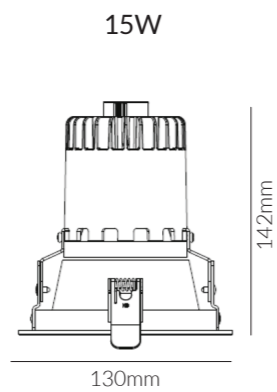

Product Specifications:

Lamp Type: CITIZEN / PHILIPS LED
 Operating Temp.: -20°C ~ +40°C
 Material: Die Cast Aluminum
 Finish: White+Iron Grey
 Reflector: Silver
 Lifespan: 60,000 Hours
 Warranty: 6 Years
 Applications: Commercial, Retail, Residential, Hospitality

Product Options:

Wattage: 25W / 40W
 CCT: 3000K - 6000K
 Beam Angle: 15°/36°
 Reflector: Black / Gold
 Control: Switchable / DALI / 1-10V / 0-10V / TRIAC

	SKU	W	CCT	LM	mA	Beam	Size(mm)	Cut(mm)
Gutlof X	15159	15W	3000K	1,050lm	350mA	60	Ø130x142	Ø120

AC220-240V IP44 CRI>90 PF>0.9

Cutout: Ø120mm