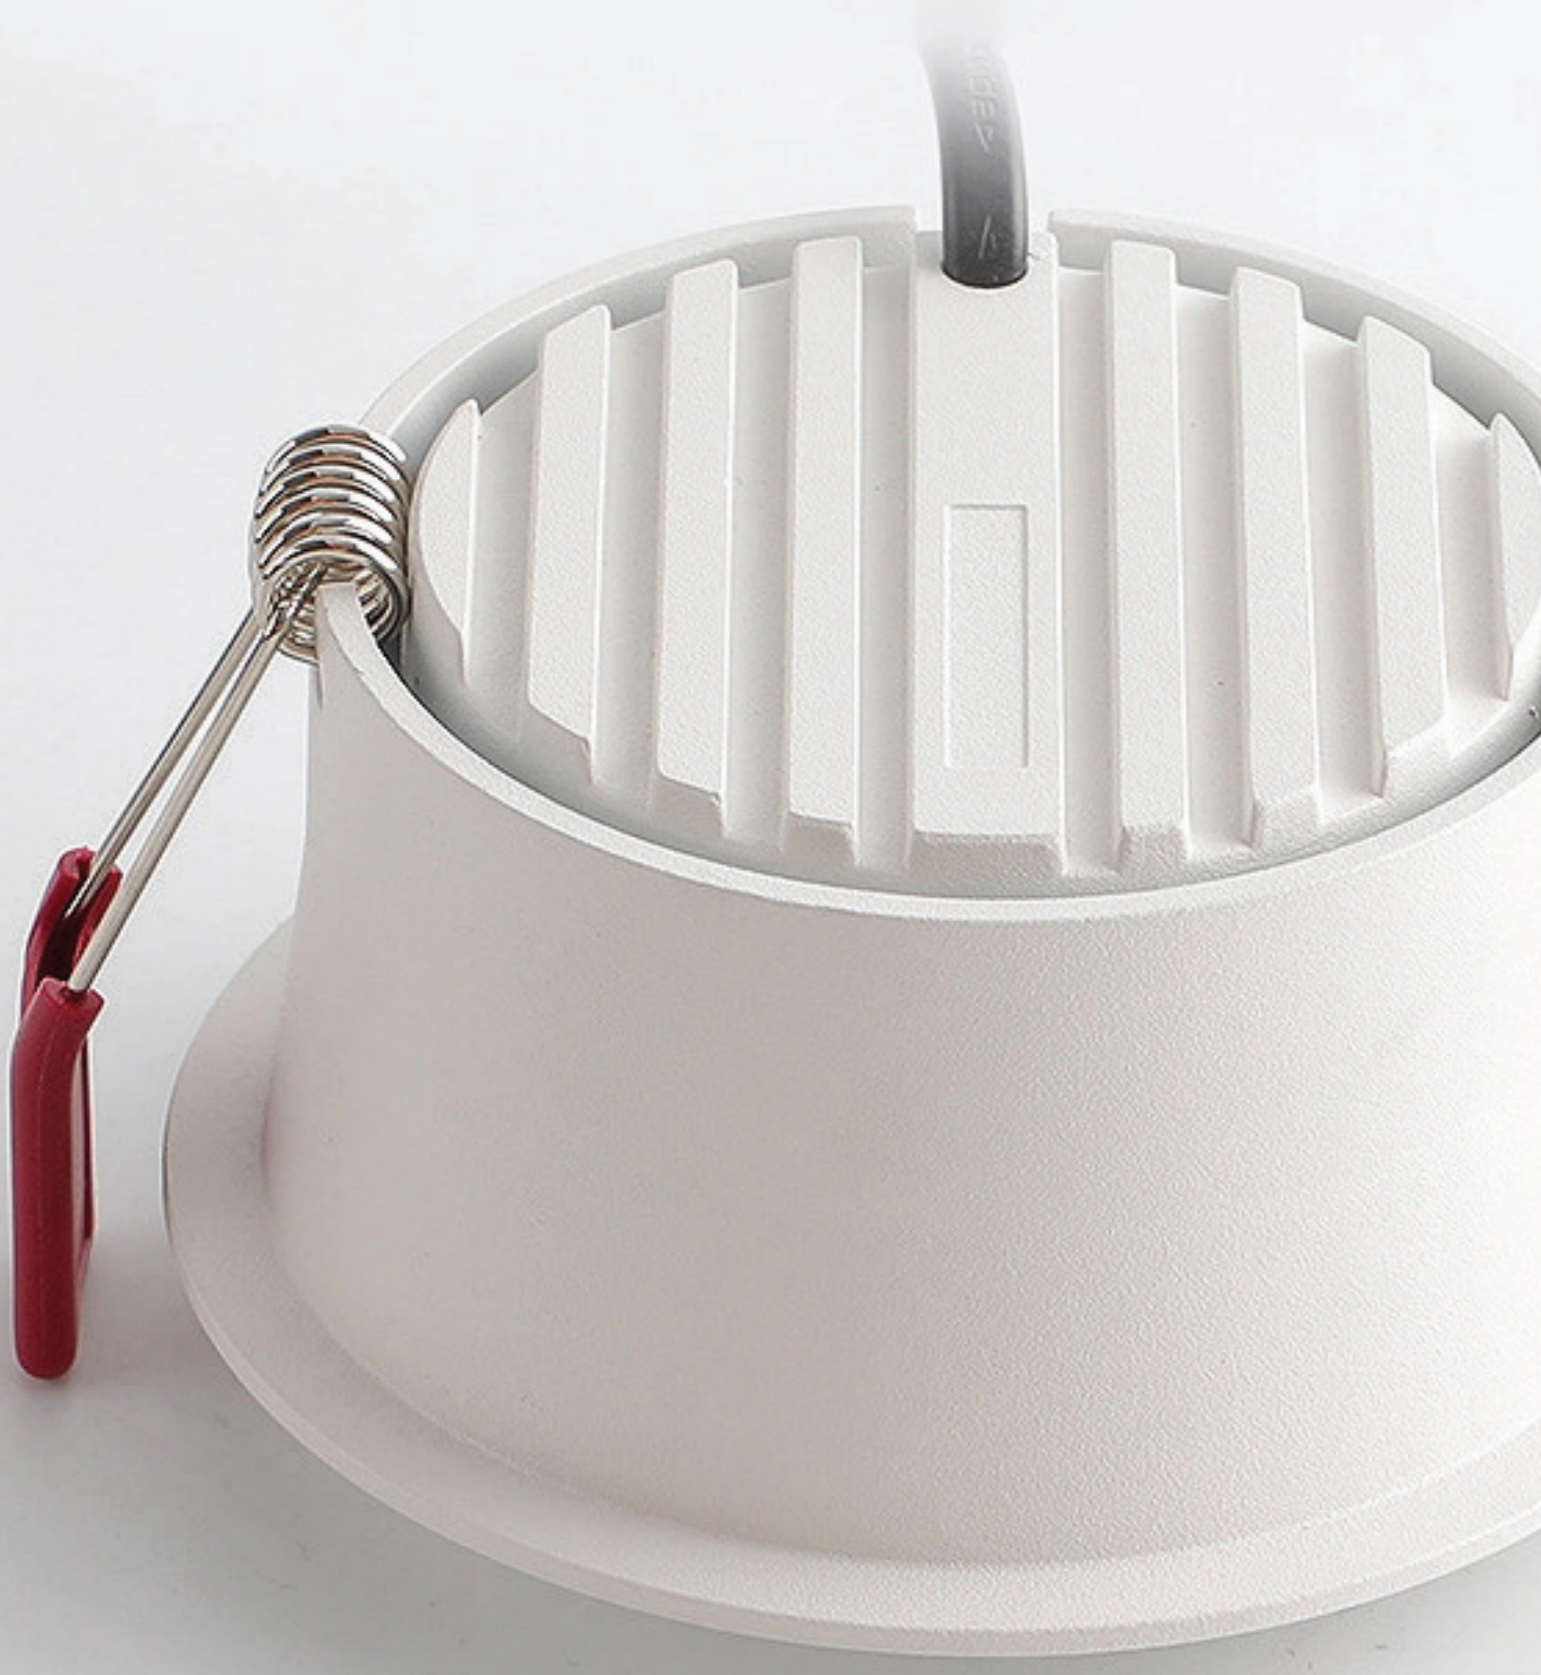

ESTROCHO

ADJUSTABLE SPOTLIGHT

SYV | Recessed Spotlights

Product Specifications:

Lamp Type: BRIDGELUX LED
 Driver: LIFUD
 Operating Temp.: -20°C ~ +40°C
 Material: Die Cast Aluminum
 Finish: White
 Lifespan: 60,000 Hours
 Warranty: 6 Years
 Applications: Commercial, Retail, Residential, Hospitality

SKU 17275

SKU 17276

Product Options:

Wattage: 6W / 10W
 CCT: 3000K - 6000K
 Beam Angle: 15°/24°
 Control: Switchable / DALI / 1-10V / 0-10V / TRIAC

	SKU	W	CCT	LM	mA	Beam	Size(mm)	Cut(mm)
Estrocho	17275	10W	3000K	640lm	180mA	30°	Ø90x70	Ø75
	17276	10W	3000K	640lm	180mA	30°	Ø90x70	Ø75