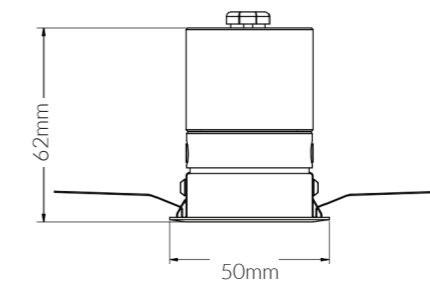

**Product Options:**

Wattage: 2W / 3W / 8W  
 CCT: 3000K - 6000K  
 Beam Angle: 15°/36°  
 Control: Switchable / DALI / 1-10V / 0-10V / TRIAC  
 Reflector Colour: Black / White / Gold

	SKU	W	CCT	LM	mA	Beam	Size(mm)	Cut(mm)
<b>Destapro</b>	17045	5W	3000K	300lm	1000mA	30°	Ø50x62	Ø45

AC220-240V IP44  CRI>90 PF>0.9

Cutout: 45mm