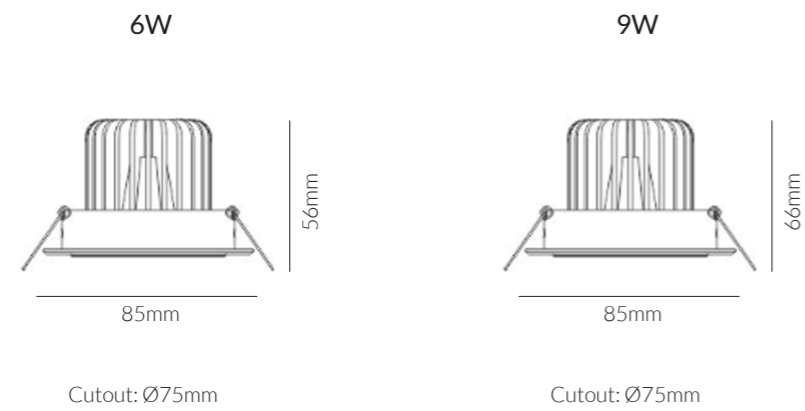

Product Specifications:

Lamp Type: EPISTAR LED
Operating Temp.: -20°C ~ +40°C
Material: Die Cast Aluminum
Finish: White
Lifespan: 30,000 Hours
Warranty: 3 Years
Applications: Commercial, Retail, Residential, Hospitality

Product Options:

Wattage: 3W / 16W / 24W / 30W / 40W / 50W
CCT: 3000K - 6000K
Control: Switchable / DALI / 1-10V / 0-10V / TRIAC

	SKU	W	CCT	LM	mA	Beam	Size(mm)	Cut(mm)
Cubo	15572	6W	3000K	480lm	300mA	40°	Ø85x56	Ø75
	15573	9W	3000K	720lm	300mA	40°	Ø85x66	Ø75

AC220-240V IP44 CRI>90 PF>0.9