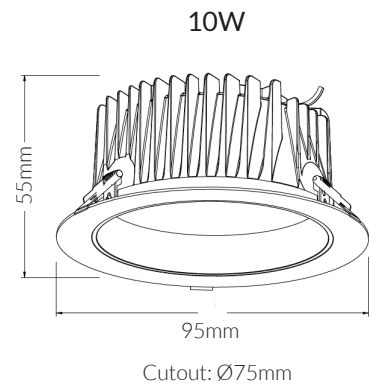

Product Specifications:

Lamp Type: CITIZEN LED
Operating Temp.: -20°C ~ +40°C
Material: Die Cast Aluminum
Finish: White
Lifespan: 60,000 Hrs
Warranty: 6 Years
Applications: Commercial, Retail, Residential, Hospitality

Product Options:

Wattage: 13W / 18W / 25W / 35W / 45W / 50W
Beam Angle: 85° / 90°
Control: Switchable/TRIAC/0-10V/DALI/1-10V

	SKU	W	CCT	LM	mA	Beam	Size(mm)	Cut(mm)
Buena	17204	10W	3000K/4000K/ 6000K	900lm/1000lm/ 1100lm	250mA	70°	Ø95x55	Ø75
	17205	18W	3000K/4000K/ 6000K	1620lm/1800lm/ 1980lm	1000mA	75°	Ø172x90	Ø145

AC220-240V IP54 CRI>90 PF>0.9

BUENA

UGR<19 ANTI-GLARE
CCT CHANGEABLE