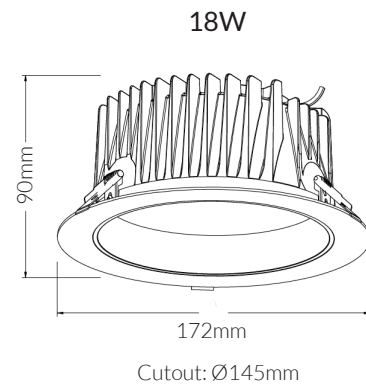

Product Specifications:

Lamp Type: CITIZEN LED
Operating Temp.: -20°C ~ +40°C
Material: Die Cast Aluminum
Finish: White
Lifespan: 60,000 Hrs
Warranty: 6 Years
Applications: Commercial, Retail, Residential, Hospitality

Product Options:

Wattage: 13W / 18W / 25W / 35W / 45W / 50W
Beam Angle: 85° / 90°
Control: Switchable/TRIAC/0-10V/DALI/1-10V

	SKU	W	CCT	LM	mA	Beam	Size(mm)	Cut(mm)
Buena	17204	10W	3000K/4000K/ 6000K	900lm/1000lm/ 1100lm	250mA	70°	Ø95x55	Ø75
	17205	18W	3000K/4000K/ 6000K	1620lm/1800lm/ 1980lm	1000mA	75°	Ø172x90	Ø145

AC220-240V IP54 CRI>90 PF>0.9

BUENA

UGR<19 ANTI-GLARE
CCT CHANGEABLE