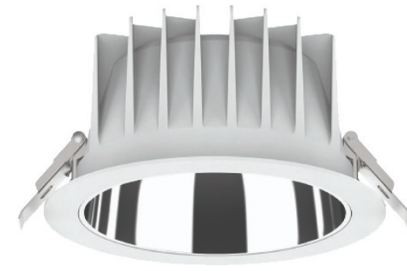

**Product Specifications:**

Lamp Type: CITIZEN LED  
 Operating Temp.: -20°C ~ +40°C  
 Material: Die Cast Aluminum  
 Finish: White  
 Lifespan: 60,000 Hrs  
 Warranty: 6 Years  
 Applications: Commercial, Retail, Residential, Hospitality

**Product Options:**

Wattage: 13W / 18W / 25W / 35W / 45W / 50W  
 Beam Angle: 85° / 90°  
 Control: Switchable/TRIAC/0-10V/DALI/1-10V

|       | SKU   | W   | CCT                   | LM                       | mA     | Beam | Size(mm) | Cut(mm) |
|-------|-------|-----|-----------------------|--------------------------|--------|------|----------|---------|
| Buena | 17204 | 10W | 3000K/4000K/<br>6000K | 900lm/1000lm/<br>1100lm  | 250mA  | 70°  | Ø95x55   | Ø75     |
|       | 17205 | 18W | 3000K/4000K/<br>6000K | 1620lm/1800lm/<br>1980lm | 1000mA | 75°  | Ø172x90  | Ø145    |