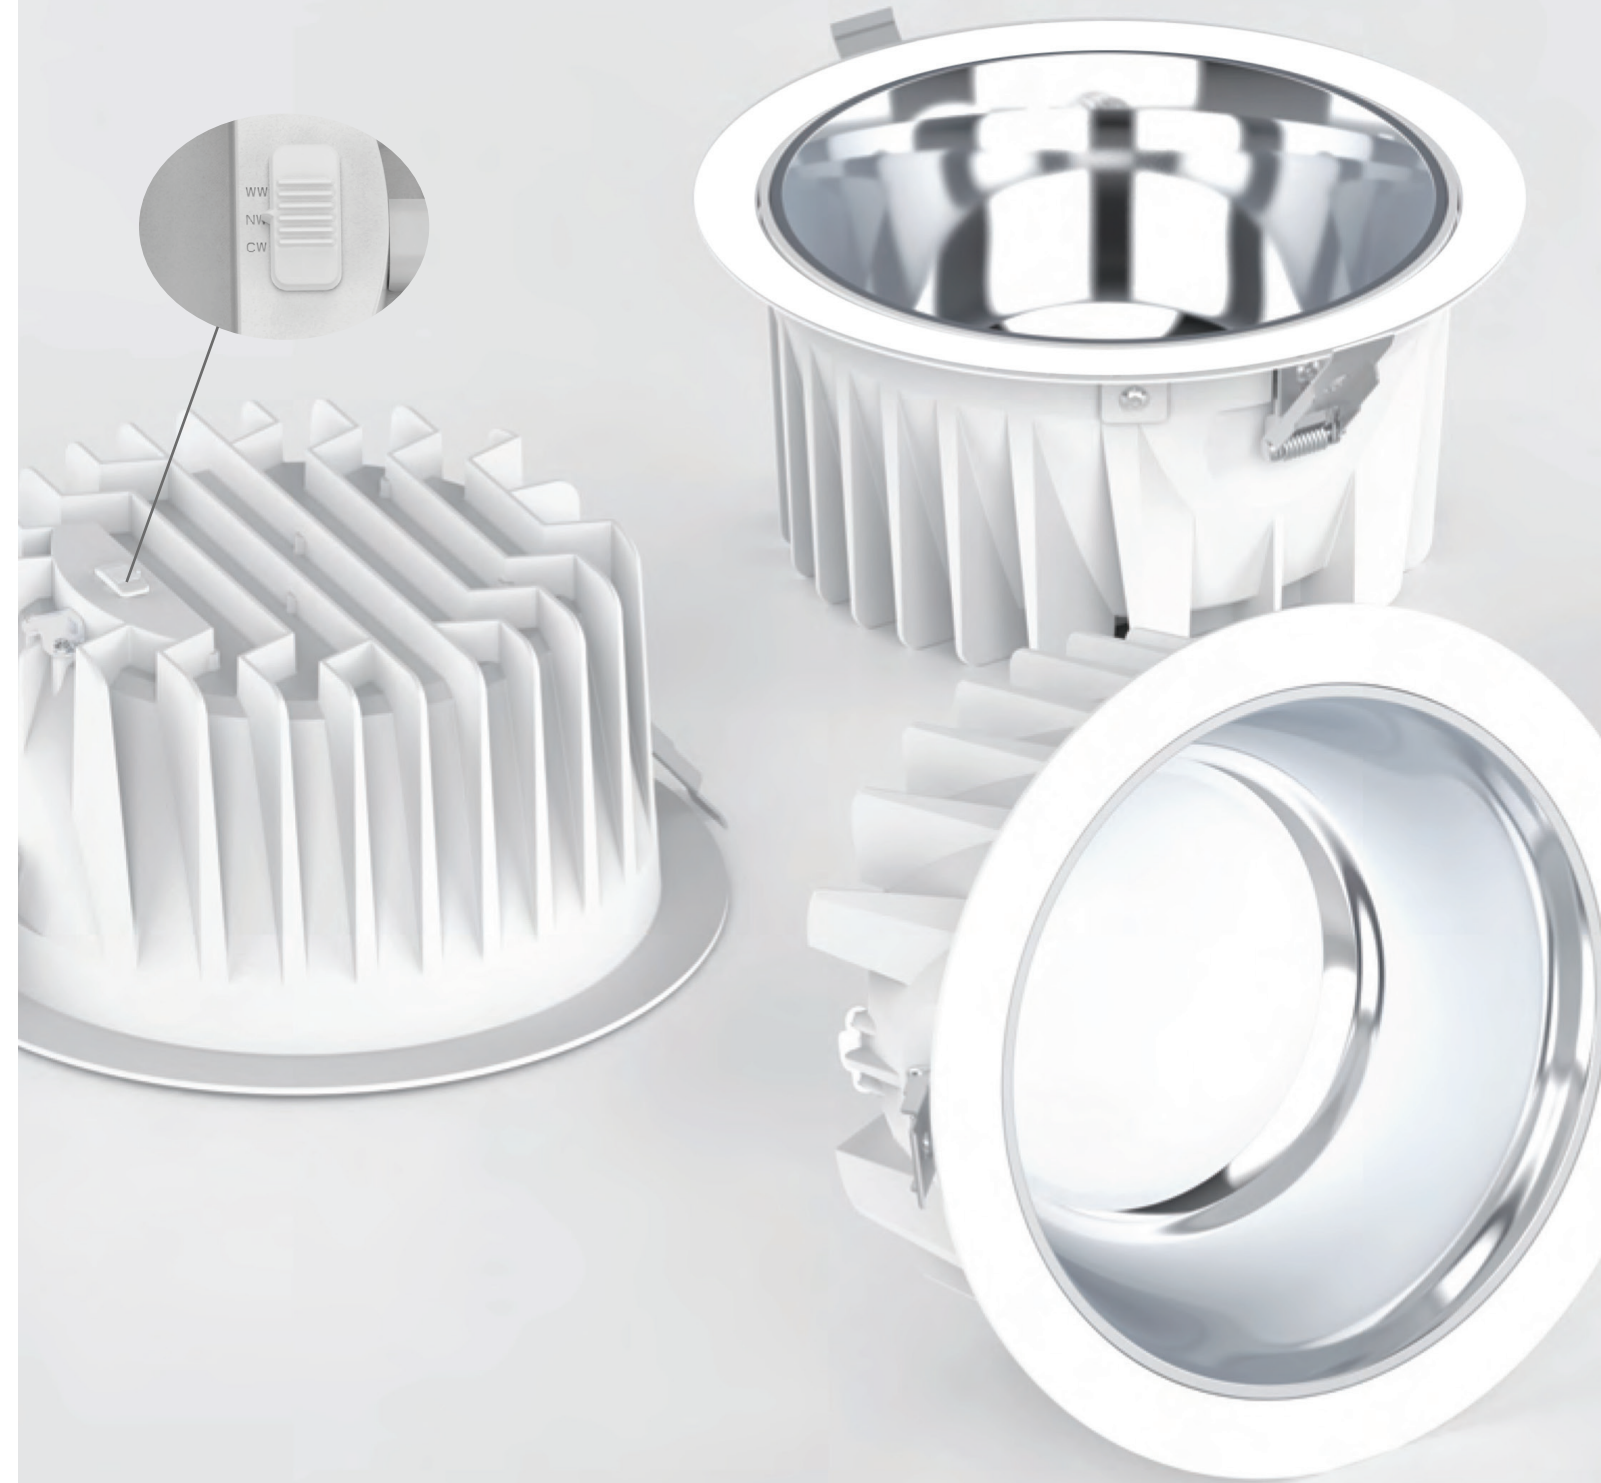

BUENA

UGR<19 ANTI-GLARE
CCT CHANGEABLE