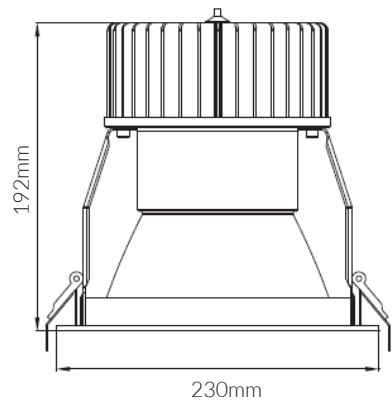

Product Specifications:

Lamp Type: CITIZEN LED
 Operating Temp.: -20°C ~ +40°C
 Material: Pure Aluminium Heat Sink+Shiny Reflector
 Finish: White
 Lifespan: 60,000 Hrs
 Warranty: 6 Years
 Applications: Commercial, Retail, Residential, Hospitality

Product Options:

Wattage: 22W / 28W / 38W / 60W / 70W
 CCT: 3000K - 6000K
 Beam Angle: 25° / 45° / 50°
 Control: Switchable/TRIAC/0-10V/DALI/1-10V

	SKU	W	CCT	LM	mA	Beam	Size(mm)	Cut(mm)
Aina	16570	50W	5700K	6000lm	1200mA	55°	Ø230x192	Ø210
	16571	70W	5700K	8400lm	1700mA	55°	Ø230x192	Ø210

AC220-240V IP65  CRI>90 PF>0.9

 SDCM <3  Class III  UGR<19 

Cutout: Ø210mm