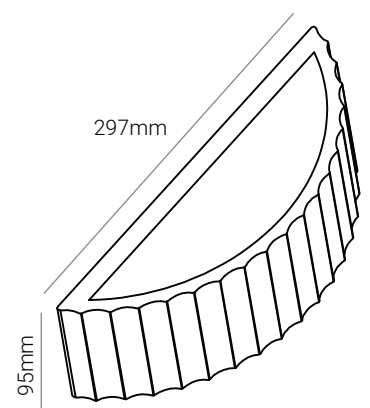

### Facts

Material	Gypsum body
Finish	White

Light Source	E14x1
Dimension	L:297 x W:95 x H:95mm
Warranty	5 Years

### Dimension