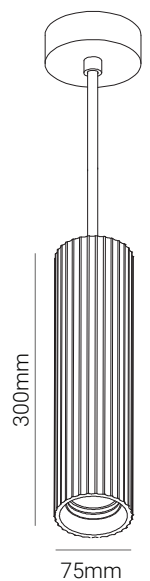

solana[®]

BESO - PENDANT LAMP

BESO

Technical Specification Sheet | PENDANT LAMP

solana[®]

General Information

Brand	solana
Collection	Beso
SKU	19205

Facts

Material	Gypsum body
Finish	White

Light Source	GU10x1
Dimension	D:75 x H:300mm
Warranty	5 Years

Dimension

Standards