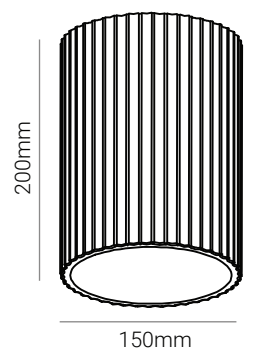

solana[®]

RAMA - CEILING LAMP

RAMA

Technical Specification Sheet | CEILING LAMP

solana®

General Information

Brand solana
Collection Rama
SKU 19204

Facts

Material Gypsum body
Finish White

Light Source E27x1
Dimension D:150 x H:200mm
Warranty 5 Years

Dimension

Standards