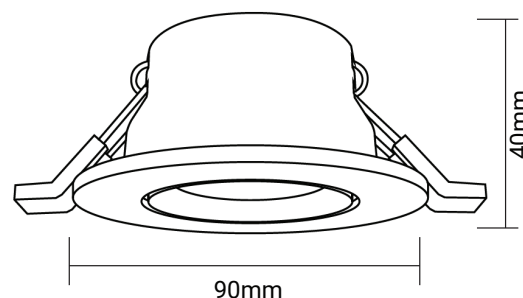

Matias

Recessed Downlight

(Dual Wattage & 4 CCT Changeable)

Tiltable Interchangeable Bezel

Chrome

Black

Features

- Dual wattage control: 5W / 8W selectable
- 4CCT: 2700K 3000K 4000K 6000K selectable via switch
- Interchangeable bezel: Can be white / black / brushed chrome
- Flicker Free Driver: For better visual comfort
- Triac Dimmable, Compatible to most branded dimmers, and C-bus2 system

Product Data	Recessed Downlight
Lamp Type	EPISTAR LED
Wattage	5W / 8W
Color Temperature	2700K/3000K/4000K/6000K
Rated Luminaire Luminous Flux	460-540lm(5W), 720-840lm(8W)
Rated Luminaire Efficiency	105-108lm/W
IP Rating	65
Beam Angle	60°
Input Voltage	AC220-240V
Output Voltage	80V
Frequency Range	50-60 Hz
CRI	Ra>80
Power Factor	>0.9
Output Current	60~100mA
Safety Class	Class II
Operating Temperature	-20°C ~ +50°C
SDCM(MacAdam)	< 3
Material	Iron + PC Body
Finish	White
Life Span	60,000 Hours
Warranty	6 Years
Applications	Residential, Commercial, Hospitality etc.

Cutout: 65mm

TECHNICAL OPTIONS

Beam Angle	38°
Finish	Silver / Gold
Control	Switchable/DALI/1-10V/0-10V