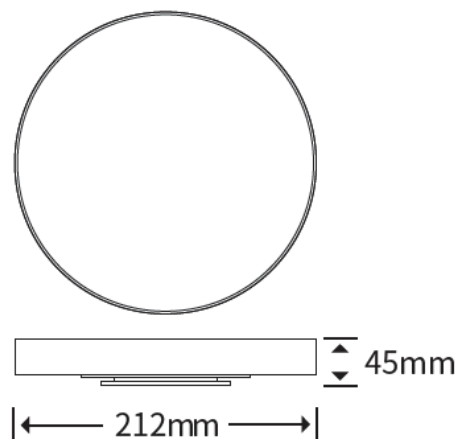

Vasco

Ceiling light (CCT Changeable)

Features

- High quality aluminum material
- Narrow edge design
- Anti-pulling DC wire design
- High quality LED Chip: Power saving and durable, soft light

 Surface

 UGR
<20

 IP Rating
IP44

 6 years
warranty Standard Warranty

TECHNICAL DATA SHEET - VASCO - 19152 - CEILING LIGHT

TECHNICAL DATA

Product Data	Ceiling light
Lamp Type	EPISTAR LED
Wattage	24W
Color Temperature	3000K/4000K/6000K
Rated Luminaire Luminous Flux	2160lm/2280lm/2400lm
Rated Luminaire Efficiency	90-100lm/W
IP Rating	44
Beam Angle	180°
Input Voltage	AC100-240V
Output Voltage	72V
Frequency Range	50-60 Hz
CRI	Ra>80
Power Factor	>0.5
Safety Class	Class II
Output Current	290mA
SDCM	<3
Operating Temperature	-20°C ~ +50°C
Material	Aluminum Body
Finish	White
Life Span	60,000 Hours
Warranty	6 Years
Applications	Residential, Commercial, Hospitality etc.