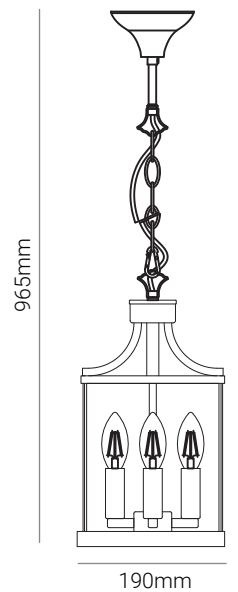

solana[®]

CASTRO - PENDANT LIGHT

CASTRO

Technical Specification Sheet | PENDANT LIGHT

solana[®]

General Information

Brand solana
Collection Castro
SKU 18891

Facts

Material Iron + Glass body
Finish Sanded Black

Light Source E27x3
Warranty 3 Years

Dimension

Standards