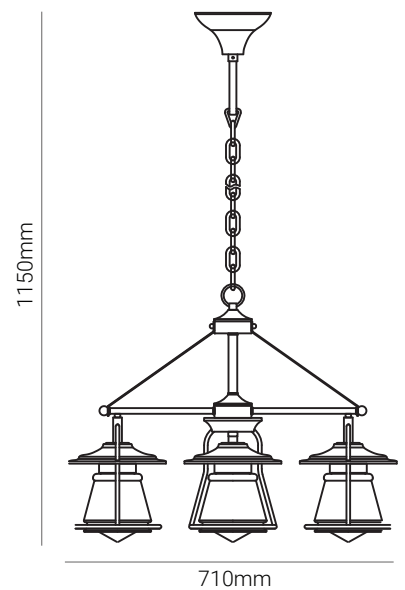

solana[®]

ESTRO - PENDANT LIGHT

General Information

Brand	solana
Collection	Estro
SKU	18890

Facts

Material	Iron + Glass body
Finish	Sanded Black

Light Source	E27x5
Warranty	3 Years

Dimension