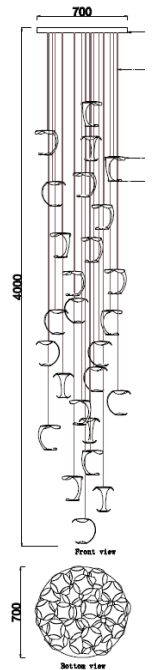

solana[®]

Deina - Pendant light

General Information

Brand	Solana
Collection	Deina
SKU	18921

Facts

Material	Metal Body
Finish	Gold
Dimension	D:700 x H:4000mm

Light Source	BRIDGELUX LED
No of Lamp	26
Total Wattage	78
Total Lumen	2080lm
No of Strings	26
Kelvin	3000k
Warranty	3 Years