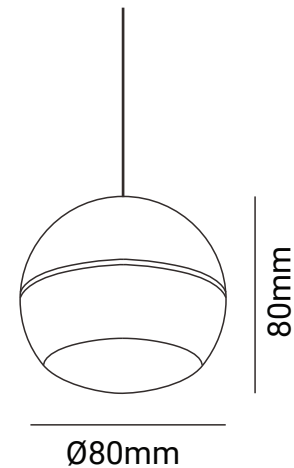

### TECHNICAL DATA

|                                      |                                           |
|--------------------------------------|-------------------------------------------|
| <b>Product Data</b>                  | Magnetic Track Light                      |
| <b>Lamp Type</b>                     | BRIDGELUX LED                             |
| <b>Wattage</b>                       | 7W                                        |
| <b>Color Temperature</b>             | 3000K                                     |
| <b>Rated Luminaire Luminous Flux</b> | 490lm                                     |
| <b>Rated Luminaire Efficiency</b>    | 70lm/W                                    |
| <b>IP Rating</b>                     | 20                                        |
| <b>Voltage</b>                       | DC24V                                     |
| <b>Frequency Range</b>               | 50-60 Hz                                  |
| <b>CRI</b>                           | Ra>90                                     |
| <b>Power Factor</b>                  | >0.9                                      |
| <b>Operating Temperature</b>         | -20°C ~ +45°C                             |
| <b>Output Current</b>                | 290mA                                     |
| <b>Material</b>                      | Die cast aluminum body                    |
| <b>Finish</b>                        | Black Nickel                              |
| <b>Life Span</b>                     | 60,000 Hours                              |
| <b>Warranty</b>                      | 6 Years                                   |
| <b>Applications</b>                  | Residential, Commercial, Hospitality etc. |