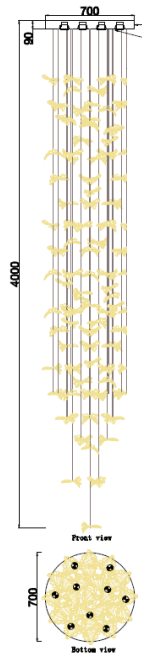

solana®

Jerico - Pendant light

JERICO

Technical Specification Sheet | PENDANT LIGHT

solana®

General Information

Brand	Solana
Collection	Jerico
SKU	18922

Facts

Material	Stainless Steel
Finish	Mirror Gold
Dimension	D:700 x H:4000mm

Light Source	BRIDGELUX LED
No of Lamp	9
Total Wattage	81W
Total Lumen	720lm
No of Glass	134
No of Strings	25
Kelvin	3000k
Warranty	3 Years