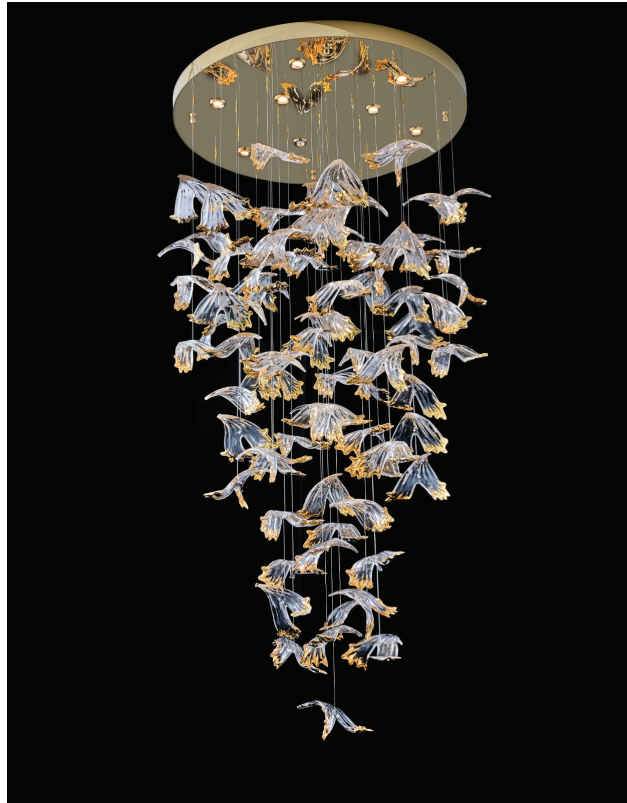

solana®

Jerico - Pendant light

JERICO

Technical Specification Sheet | PENDANT LIGHT

solana®

General Information

Brand	Solana
Collection	Jerico
SKU	18922

Facts

Material	Stainless Steel
Finish	Mirror Gold
Dimension	D:700 x H:4000mm

Light Source	BRIDGELUX LED
No of Lamp	9
Total Wattage	81W
Total Lumen	720lm
No of Glass	134
No of Strings	25
Kelvin	3000k
Warranty	3 Years