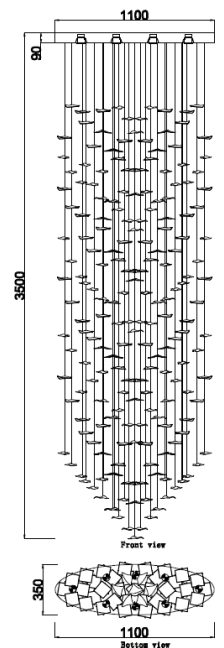

solana[®]

Casey - Pendant light

General Information

Brand	Solana
Collection	Casey
SKU	18920

Facts

Material	Stainless Steel
Finish	Gold
Dimension	D:1100 x H: 3500mm

Light Source	GU10
No of Lamp	8
Total Wattage	72W
Total Lumen	640lm
No of Glass	235
No of Strings	39
Kelvin	3000k
Warranty	3 Years