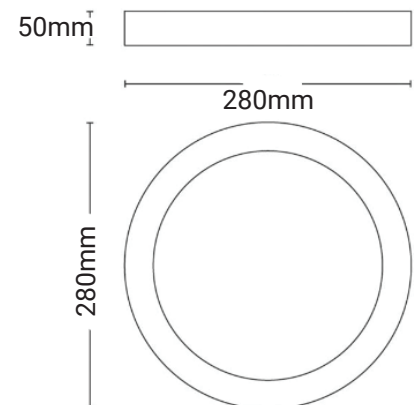

TECHNICAL DATA

Product Data	Ceiling light
Lamp Type	EPISTAR LED
Wattage	30W
Color Temperature	3000K/4000K/6000K
Rated Luminaire Luminous Flux	3000lm/3150lm/3300lm
Rated Luminaire Efficiency	100/105/110lm/W
IP Rating	65
Beam Angle	120°
Output Voltage	AC180-240V
Frequency Range	50-60 Hz
CRI	Ra>80
Power Factor	>0.6
Safety Class	Class II
Output Current	256mA
SDCM	<7
Operating Temperature	-20°C ~ +50°C
Material	ABS
Finish	White
Life Span	50,000 Hours
Warranty	5 Years
Applications	Residential, Commercial, Hospitality etc.