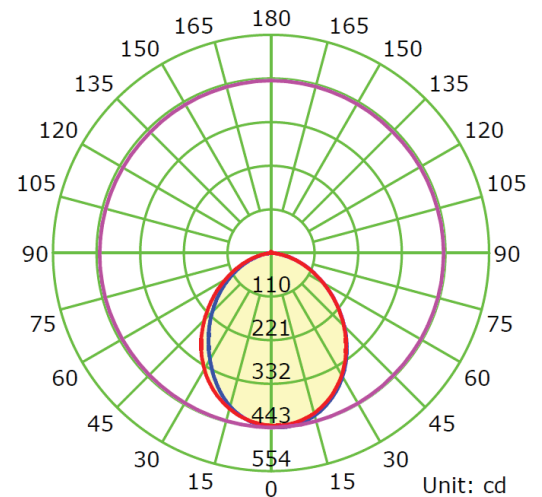

Wall

IP Rating
IP65

IK Rating
IK05

Standard Warranty

TECHNICAL DATA SHEET - ALFIO - 18875 - WALL LIGHT

TECHNICAL DATA

Product Data	Wall light
Lamp Type	Lumiled's
Wattage	12W
Color Temperature	3000K
Rated Luminaire Luminous Flux	1260lm
Rated Luminaire Efficiency	105lm/W
IP Rating	65
Beam Angle	152°
Voltage	AC220-240V
Frequency Range	50-60 Hz
CRI	Ra>80
Power Factor	>0.9
Output Voltage	DC30V
Output Current	350mA
IK Rating	05
Safety Class	Class I
SDCM (MacAdam)	<3
Working Temperature	-20°C ~+50°C
Material	Concrete body
Finish	White sandstone
Life Span	50,000 Hours
Warranty	5 Years
Applications	Outdoors, Residential, Commercial, Hospitality etc.

Luminous Intensity Distribution Curve

— C0-C180 — C90-C270 — G3

TECHNICAL OPTIONS

Color Temperature	3000K-6500K
Finish	Black
Control	Switchable, TRIAC, DALI, 1-10V, 0-10V