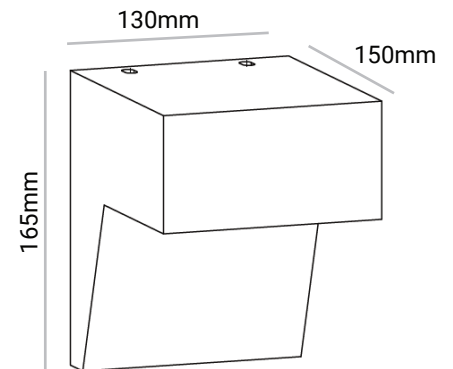

Wall

IP Rating
IP65

IK Rating
IK05

Standard Warranty

TECHNICAL DATA SHEET - ALFIO - 18875 - WALL LIGHT

TECHNICAL DATA

Product Data	Wall light
Lamp Type	Lumiled's
Wattage	12W
Color Temperature	3000K
Rated Luminaire Luminous Flux	1260lm
Rated Luminaire Efficiency	105lm/W
IP Rating	65
Beam Angle	152°
Voltage	AC220-240V
Frequency Range	50-60 Hz
CRI	Ra>80
Power Factor	>0.9
Output Voltage	DC30V
Output Current	350mA
IK Rating	05
Safety Class	Class I
SDCM (MacAdam)	<3
Working Temperature	-20°C ~+50°C
Material	Concrete body
Finish	White sandstone
Life Span	50,000 Hours
Warranty	5 Years
Applications	Outdoors, Residential, Commercial, Hospitality etc.

Luminous Intensity Distribution Curve

— C0-C180 — C90-C270 — G3

TECHNICAL OPTIONS

Color Temperature	3000K-6500K
Finish	Black
Control	Switchable, TRIAC, DALI, 1-10V, 0-10V