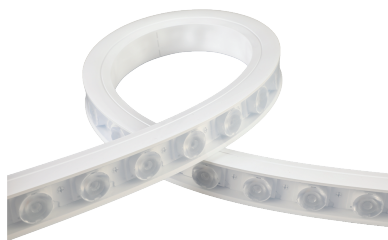

Elisa

Wall Washer Strip light

Description

- Dual-bend flexible strip available in both top-bend and side-bend, perfectly fixing for many plane, curved and complex irregular structures.
- Optional optic PMMA lens with multiple beam angles for different kinds of project.
- Excellent brightness and color consistency in 5M run length with constant current IC design.
- Convenient installation with complete accessories of clip, bracket, aluminum channel, bendable bracket, outdoor exclusive kit and rotatable bracket.

IK Rating
IK07

IP Rating
IP67

Standard Warranty

TECHNICAL DATA SHEET - ELISA - 18904 - WALL WASHER STRIP LIGHT

TECHNICAL DATA

Product Data	Wall washer strip light
Lamp Type	LED
LED Qty	24 led/mtr
Wattage	25W/mtr
Color Temperature	4000K
Rated Luminaire Luminous Flux	2625lm
Rated Luminaire Efficiency	105lm/W
IP Rating	67
Beam Angle	45x30°
Output current	1040mA
Voltage	DC24V
Frequency Range	50-60 Hz
CRI	Ra>80
Power Factor	>0.9
Safety Class	Class III
SDCM	<3
Working Temperature	-20°C~+50°C
Material	Silicone
Finish	White
Life Span	50,000 Hours
Warranty	5 Years
Applications	Outdoors, Residential, Commercial, Hospitality etc.

L: 1000mm (customisable)

TECHNICAL OPTIONS

Color Temperature	4000K, 6000K, RGBW
Beam Angle	10°/15°/25°/30°/40°/50°/25x50°
Control	Switchable, TRIAC, 1-10V, Dali, DMX