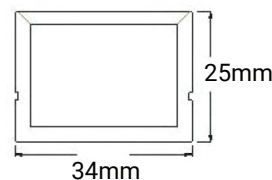

Elisa

Wall Washer Strip light

Description

- Dual-bend flexible strip available in both top-bend and side-bend, perfectly fixing for many plane, curved and complex irregular structures.
- Optional optic PMMA lens with multiple beam angles for different kinds of project.
- Excellent brightness and color consistency in 5M run length with constant current IC design.
- Convenient installation with complete accessories of clip, bracket, aluminum channel, bendable bracket, outdoor exclusive kit and rotatable bracket.

IK Rating
IK07

IP Rating
IP67

Standard Warranty

TECHNICAL DATA SHEET - ELISA - 18904 - WALL WASHER STRIP LIGHT

TECHNICAL DATA

Product Data	Wall washer strip light
Lamp Type	LED
LED Qty	24 led/mtr
Wattage	25W/mtr
Color Temperature	4000K
Rated Luminaire Luminous Flux	2625lm
Rated Luminaire Efficiency	105lm/W
IP Rating	67
Beam Angle	45x30°
Output current	1040mA
Voltage	DC24V
Frequency Range	50-60 Hz
CRI	Ra>80
Power Factor	>0.9
Safety Class	Class III
SDCM	<3
Working Temperature	-20°C~+50°C
Material	Silicone
Finish	White
Life Span	50,000 Hours
Warranty	5 Years
Applications	Outdoors, Residential, Commercial, Hospitality etc.

L: 1000mm (customisable)

TECHNICAL OPTIONS

Color Temperature	4000K, 6000K, RGBW
Beam Angle	10°/15°/25°/30°/40°/50°/25x50°
Control	Switchable, TRIAC, 1-10V, Dali, DMX