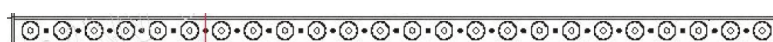

TECHNICAL DATA

Product Data	Wall washer strip light
Lamp Type	LED
LED Qty	24 led/mtr
Wattage	25W/mtr
Color Temperature	3000K
Rated Luminaire Luminous Flux	2500lm
Rated Luminaire Efficiency	100lm/W
IP Rating	67
Beam Angle	45x30°
Output current	1040mA
Voltage	DC24V
Frequency Range	50-60 Hz
CRI	Ra>80
Power Factor	>0.9
Safety Class	Class III
SDCM	<3
Working Temperature	-20°C~+50°C
Material	Silicone
Finish	White
Life Span	50,000 Hours
Warranty	5 Years
Applications	Outdoors, Residential, Commercial, Hospitality etc.

L: 1000mm (customisable)