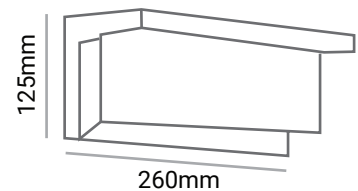

Wall

IK Rating
IK06

IP Rating
IP65

Standard Warranty

TECHNICAL DATA SHEET - MORTEZ - 18492 - WALL LIGHT

TECHNICAL DATA

Product Data	Wall light
Lamp Type	Bridgelux LED
Wattage	15W
Color Temperature	3000K
Rated Luminaire Luminous Flux	975lm
Rated Luminaire Efficiency	65lm/W
IP Rating	65
Voltage	AC220-240V
Frequency Range	50-60 Hz
CRI	Ra>80
Output Current	27-38V
IK Rating	06
Working Temperature	-20°C ~+50°C
Safety Class	Class I
SDCM (MacAdam)	<5
Material	Die-casting aluminum + PC
Finish	Sand White
Life Span	50,000 Hours
Warranty	5 Years
Applications	Outdoors, Residential, Commercial, Hospitality etc.