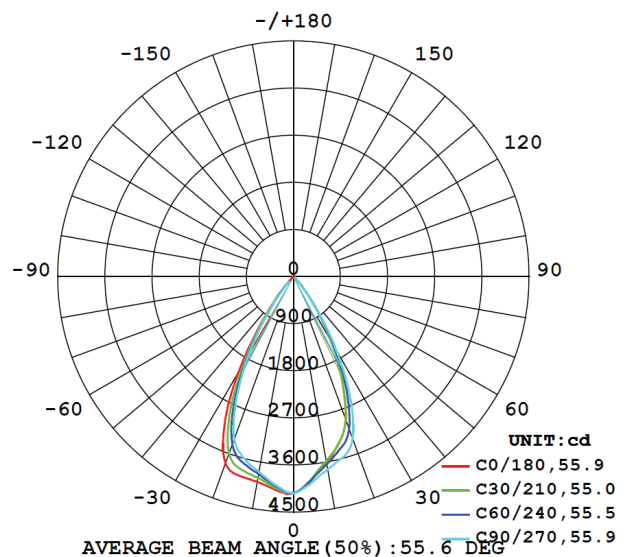

### TECHNICAL OPTIONS

Wattage	10W/12W/15W/20W/25W/35W/40W
Color Temperature	3000K-6000K
Beam Angle	24°
Control	Switchable/TRIAC/0-10V/DALI