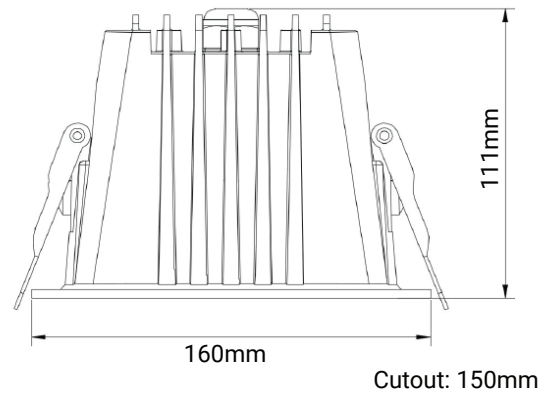

TECHNICAL DATA SHEET - ZOZO - 18529 - RECESSED DOWNLIGHT

TECHNICAL DATA

Product Data	Recessed Downlight
Lamp Type	BRIDGELUX LED
Driver	TRIDONIC
Wattage	30W
Color Temperature	4000K
Rated Luminaire Luminous Flux	2,550lm
Rated Luminaire Efficiency	85lm/W
IP Rating	65
Beam Angle	55°
Voltage	AC220-240V
Frequency Range	50-60 Hz
CRI	Ra>80
Power Factor	>0.9
Safety Class	Class II
Output Current	850mA
THD	<20%
Operating Temperature	-20°C ~ +50°C
Storage Temperature	-30°C ~ +80°C
Material	Die Cast Aluminum
Finish	White Trim, Shining Silver Reflector
Life Span	60,000 Hours
Warranty	6 Years
Applications	Residential, Commercial, Hospitality etc.

TECHNICAL OPTIONS

Wattage	10W/12W/15W/20W/25W/35W/40W
Color Temperature	3000K-6000K
Beam Angle	24°
Control	Switchable/TRIAC/0-10V/DALI