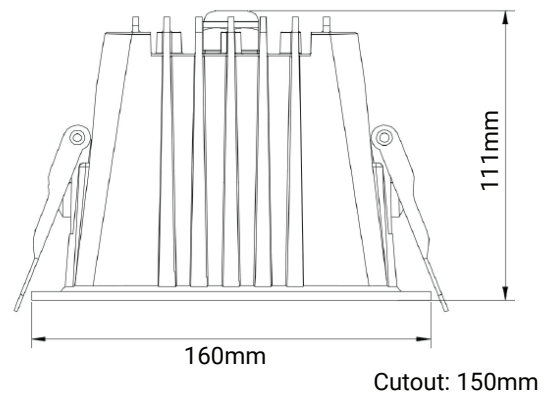

Zozo Recessed Downlight

Features

- IP65 Protection with super anti-glare Design, Triple anti-dazzle Design, Multiple Reflectors Optics optional
- Four size options 3" 4" 5" 6" 7"
- Wide mounting ring (10mm to 11mm)
- 100~140mm pre-wire

 **Recessed**

 **UGR**
<17

 **IP Rating**
IP65

6 years
warranty **Standard Warranty**

TECHNICAL DATA SHEET - ZOZO - 18528 - RECESSED DOWNLIGHT

TECHNICAL DATA

Product Data	Recessed Downlight
Lamp Type	BRIDGELUX LED
Driver	TRIDONIC
Wattage	35W
Color Temperature	4000K
Rated Luminaire Luminous Flux	2,975lm
Rated Luminaire Efficiency	85lm/W
IP Rating	65
Beam Angle	55°
Voltage	AC220-240V
Frequency Range	50-60 Hz
CRI	Ra>80
Power Factor	>0.9
Safety Class	Class II
Output Current	850mA
THD	<20%
Operating Temperature	-20°C ~ +50°C
Storage Temperature	-30°C ~ +80°C
Material	Die Cast Aluminum
Finish	White Trim, Shining Silver Reflector
Life Span	60,000 Hours
Warranty	6 Years
Applications	Residential, Commercial, Hospitality etc.

TECHNICAL OPTIONS

Wattage	10W/12W/15W/20W/25W/30W/40W
Color Temperature	3000K-6000K
Beam Angle	24°
Control	Switchable/TRIAC/0-10V/DALI