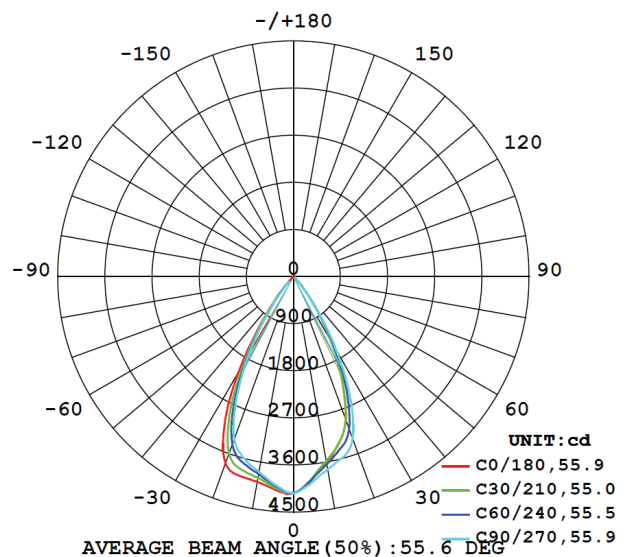

TECHNICAL OPTIONS

Wattage	10W/12W/15W/20W/25W/30W/40W
Color Temperature	3000K-6000K
Beam Angle	24°
Control	Switchable/TRIAC/0-10V/DALI