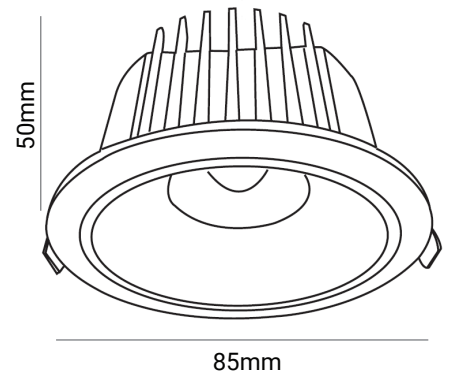

 **Recessed**

 **UGR**
<19

 **IP Rating**
IP44

6 years
warranty **Standard Warranty**

TECHNICAL DATA SHEET - KREON - 18522 - RECESSED SPOTLIGHT

TECHNICAL DATA

Product Data	Recessed Spotlight
Lamp Type	BRIDGELUX LED
Wattage	10W
Color Temperature	3000K/4000K/6000K
Rated Luminaire Luminous Flux	900lm/905lm/1000lm
Rated Luminaire Efficiency	90/95/100lm/W
IP Rating	44
Beam Angle	60°
Voltage	AC220-240V
Frequency Range	50-60 Hz
CRI	Ra>90
Power Factor	>0.5
Output Current	250mA
Output Voltage	25-40V
Safety Class	Class II
Operating Temperature	-20°C ~ +40°C
SDCM(MacAdam)	< 3
Material	Aluminum body
Finish	White
Life Span	60,000 Hours
Warranty	6 Years
Applications	Residential, Commercial, Hospitality etc.

Cutout: 75mm

TECHNICAL OPTIONS

Control	Switchable/TRIAC / 1-10V/0-10V
----------------	--------------------------------