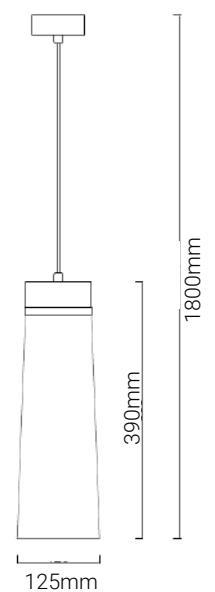

solana[®]

EVELINA - PENDANT LIGHT

Evelina

Technical Specification Sheet | PENDANT LIGHT

solana®

General Information

Brand solana
Collection Evelina
SKU 18183

Facts

Material Glass body
Finish Grey

Light Source E27x1
Warranty 5 Years

Dimension

Standards