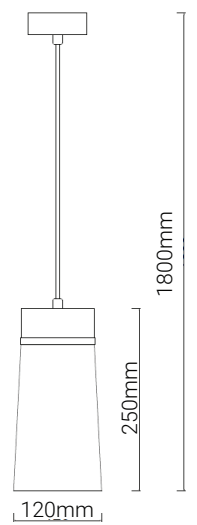

solana[®]

EVELINA - PENDANT LIGHT

Evelina

Technical Specification Sheet | PENDANT LIGHT

solana[®]

General Information

Brand solana
Collection Evelina
SKU 18182

Facts

Material Glass body
Finish Grey

Light Source E27x1
Warranty 5 Years

Dimension

Standards