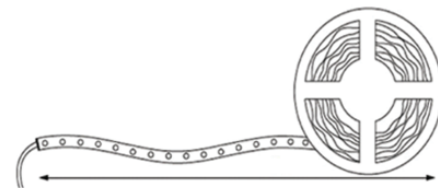

### Features

- Wide beam angle, 120degree
- Tape & Silicon Casing Material
- Can be cut every 0.05mm along the cut-mark
- Voltage: DC24V

5M Roll

Colour Rendering Index  
≥80

IP Rating  
IP67

5  
years  
warranty

### TECHNICAL DATA

<b>Product Data</b>	Strip Light
<b>Lamp Type</b>	2835 LED
<b>LED Qty</b>	180LED/mtr
<b>Wattage</b>	9W/mtr
<b>Color Temperature</b>	3000K
<b>Rated Luminaire Luminous Flux</b>	765lm
<b>Rated Luminaire Efficiency</b>	85lm/W
<b>IP Rating</b>	67
<b>Beam Angle</b>	120°
<b>Voltage</b>	DC24V
<b>Frequency Range</b>	50-60 Hz
<b>CRI</b>	Ra>80
<b>Power Factor</b>	>0.9
<b>Storage Temperature</b>	-30°C ~ +50°C
<b>Operating Temperature</b>	-20°C ~ +50°C
<b>Material</b>	Tape + Silicon gel casing
<b>Finish</b>	White
<b>Life Span</b>	50,000 Hours
<b>Warranty</b>	5 Years
<b>Applications</b>	Residential, Commercial, Hospitality etc.

5mtr/Roll  
Cutting point: 0.05mm