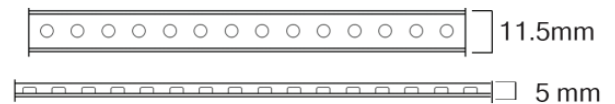

### Features

- Wide beam angle, 120degree
- Tape & Silicon Casing Material
- Can be cut every 0.05mm along the cut-mark
- Voltage: DC24V

5M Roll

Colour Rendering Index  
≥80

IP Rating  
IP67

5  
years  
warranty

### TECHNICAL DATA

<b>Product Data</b>	Strip Light
<b>Lamp Type</b>	2835 LED
<b>LED Qty</b>	180LED/mtr
<b>Wattage</b>	9W/mtr
<b>Color Temperature</b>	3000K
<b>Rated Luminaire Luminous Flux</b>	765lm
<b>Rated Luminaire Efficiency</b>	85lm/W
<b>IP Rating</b>	67
<b>Beam Angle</b>	120°
<b>Voltage</b>	DC24V
<b>Frequency Range</b>	50-60 Hz
<b>CRI</b>	Ra>80
<b>Power Factor</b>	>0.9
<b>Storage Temperature</b>	-30°C ~ +50°C
<b>Operating Temperature</b>	-20°C ~ +50°C
<b>Material</b>	Tape + Silicon gel casing
<b>Finish</b>	White
<b>Life Span</b>	50,000 Hours
<b>Warranty</b>	5 Years
<b>Applications</b>	Residential, Commercial, Hospitality etc.