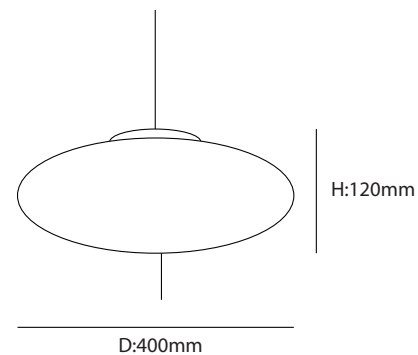

Material Iron + Glass Body
Finish Smoky glass

Light Source CREE LED
Wattage 7W
Kelvin 3000k
Lumen 560lm
Warranty 3 Years

Dimension

Standards