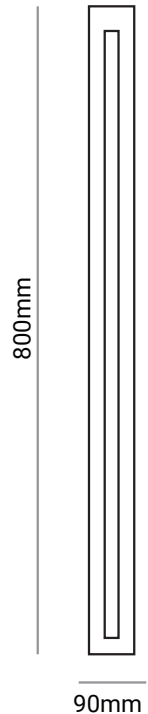

Riva

Linear Wall Light

Description

- The immense outdoor wall lamp is the perfect upscale addition to any home. Giving minimalist design and amazing lighting, whether you are looking for general illumination or a touch of sophisticated elegance. This light fixture can be used in a variety of settings, indoors and out, seamlessly providing the perfect finishing touch to your home.

Wall

Colour Rendering Index
≥80

IP Rating
IP65

3
years
warranty

Standard Warranty

TECHNICAL DATA SHEET - RIVA - 18133 - LINEAR WALL LIGHT

TECHNICAL DATA

Product Data	Wall light
Lamp Type	LED
Wattage	24W
Color Temperature	3000K
Rated Luminaire Luminous Flux	2,160lm
Rated Luminaire Efficiency	90lm/W
IP Rating	65
Voltage	AC85-265V
Frequency Range	50-60 Hz
CRI	Ra>80
Working Temperature	-20°C ~+50°C
Safety Class	Class I
SDCM (MacAdam)	<3
Material	Aluminum+PMMA
Finish	Black
Life Span	30,000 Hours
Warranty	3 Years
Applications	Outdoors, Residential, Commercial, Hospitality etc.

TECHNICAL OPTIONS

Wattage	9/12/18/30/38/45/55/60/70W
Color Temperature	3000K-6500K
Finish	Gold
Control	Switchable, TRIAC, DALI, 1-10V, 0-10V