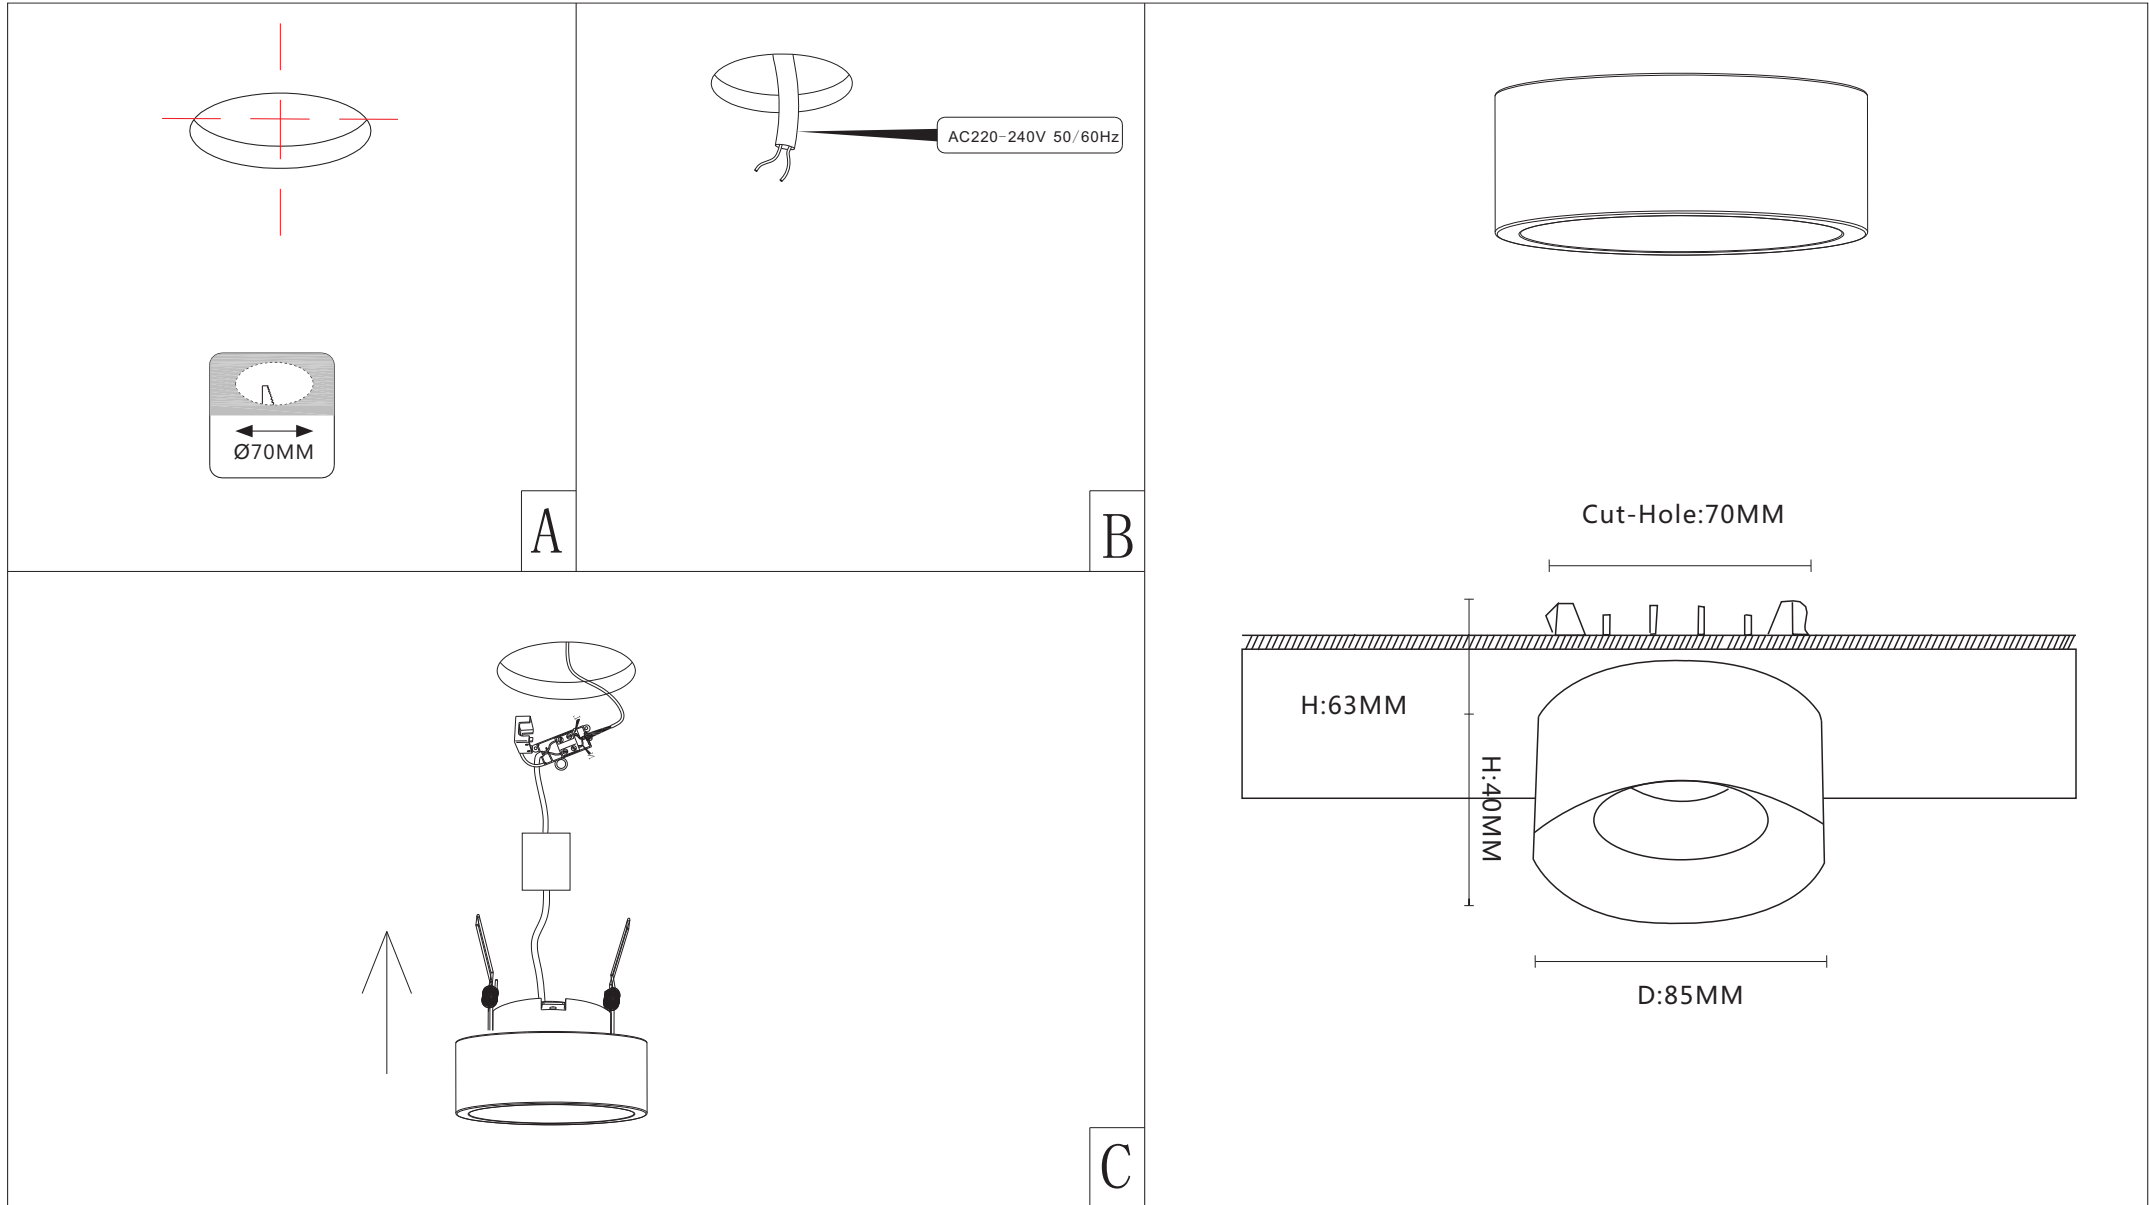

SKU :18008, 18009, 18010 & 18011

POWER : 10W, INPUT : 220-240V, 50/60Hz

**ATTENTION: YOU HAVE TO CUT OFF THE POWER BEFORE INSTALLING THE LAMP**

ITEM : 110225

POWER : 10 W

INPUT : 220-240V,50/60Hz

ATTENTION: YOU HAVE TO CUT OFF THE POWER BEFORE INSTALLING THE LAMP