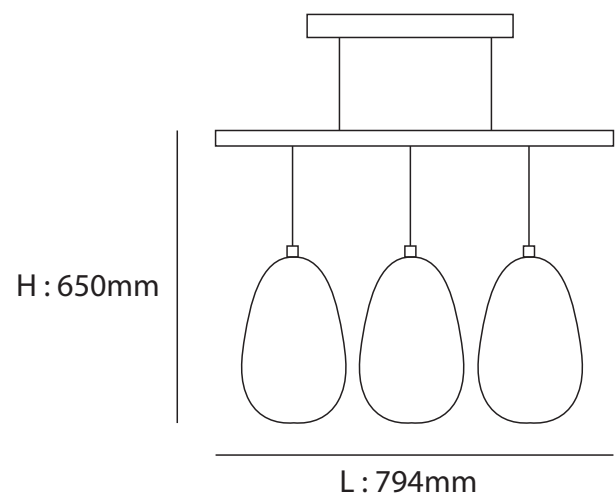

SEYNAVE

luminaire

Katcha - PENDANT LIGHT

Katcha

Technical Specification Sheet | ARCHITECTURAL LIGHTING

SEYNAVE

luminaire

General Information

Brand Seynave
Collection Katcha
SKU 18070

Facts

Material BAMBOO
Finish Natural

Light Source E27 x 3
Warranty 5 Years

Dimension

Standards