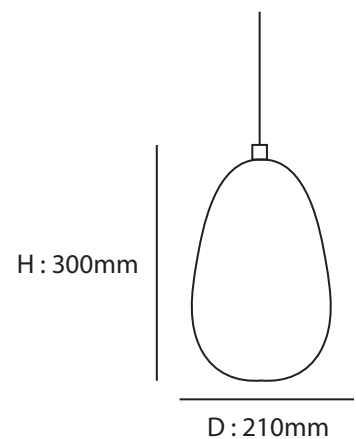

# Katcha

Technical Specification Sheet | ARCHITECTURAL LIGHTING

**SEYNAVE**

*luminaire*

## Dimension