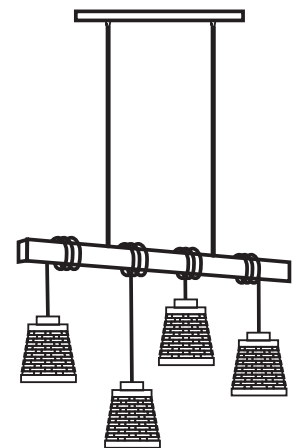

solana[®]

Flora L - PENDANT LIGHT

Flora L

Technical Specification Sheet | PENDANT LIGHT

solana[®]

General Information

Brand solana
Collection Flora L
SKU 17754

Facts

Material Wood Body
Finish Wood

Light Source E14x4
Warranty 5 Years

Dimension

H : 1300mm

L : 910mm

Standards