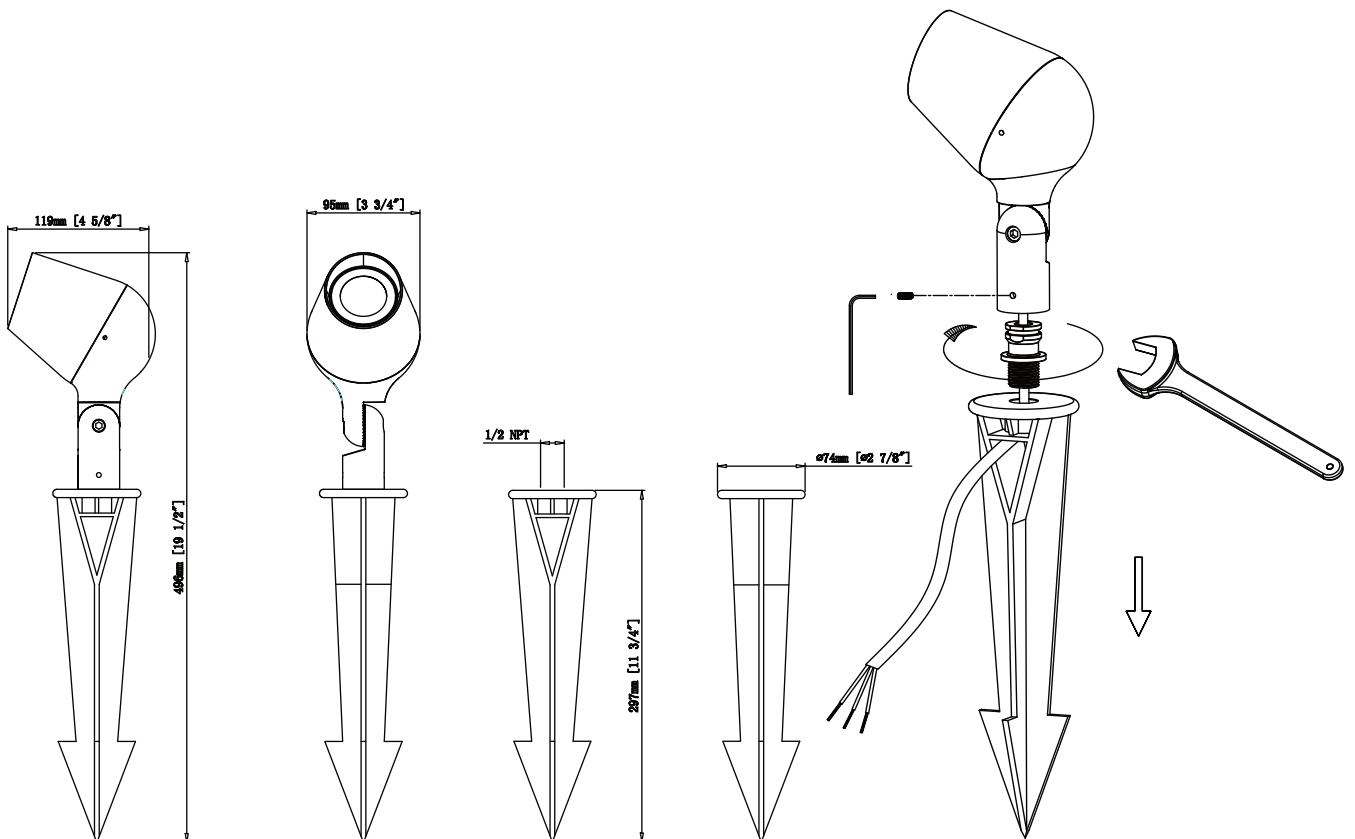

## Installation Manual

**CAUTION: BEFORE CONNECTING THE FIXTURE TO A POWER SUPPLY MAKE SURE THE POWER IS SWITCHED OFF.**

## (Surface Base SB) - INSTRUCTIONS

**CAUTION: BEFORE CONNECTING THE FIXTURE TO A POWER SUPPLY, MAKE SURE THE POWER IS SWITCHED OFF.**

## (Mounting Knuckle to J-Box) - INSTRUCTIONS

**CAUTION: BEFORE CONNECTING THE FIXTURE TO A POWER SUPPLY, MAKE SURE THE POWER IS SWITCHED OFF.**

## (Wall Mount USA) - INSTRUCTIONS

**CAUTION: BEFORE CONNECTING THE FIXTURE TO A POWER SUPPLY, MAKE SURE THE POWER IS SWITCHED OFF.**