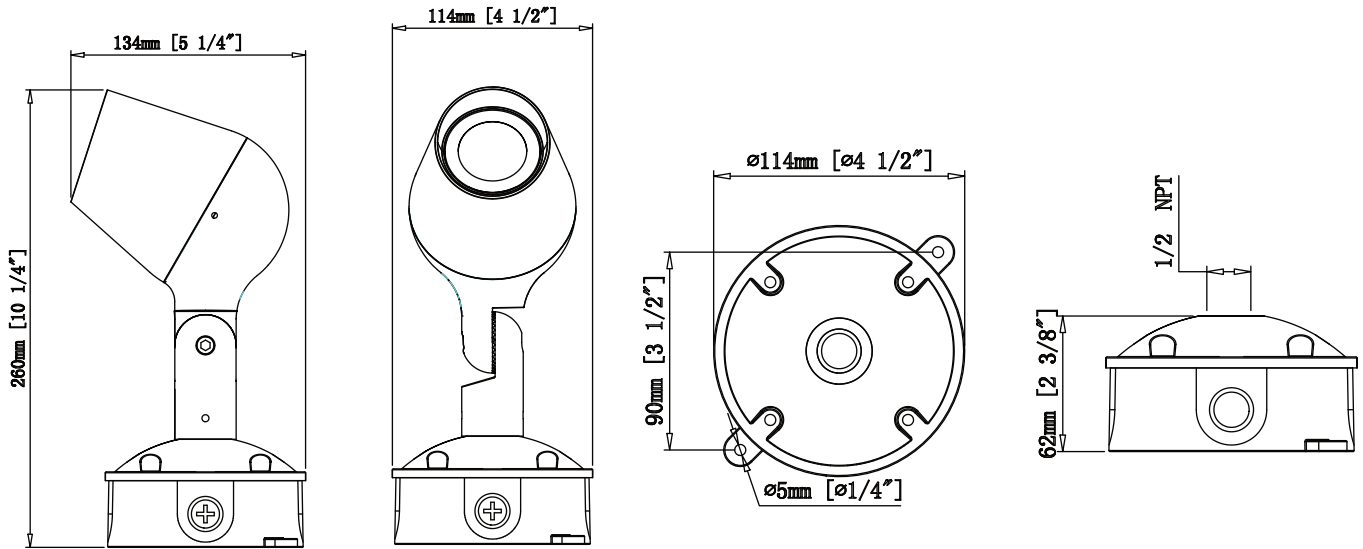

## Installation Manual

**CAUTION: BEFORE CONNECTING THE FIXTURE TO A POWER SUPPLY MAKE SURE THE POWER IS SWITCHED OFF.**

## (Surface Base SB) - INSTRUCTIONS

**CAUTION: BEFORE CONNECTING THE FIXTURE TO A POWER SUPPLY, MAKE SURE THE POWER IS SWITCHED OFF.**

## (Mounting Knuckle to J-Box) - INSTRUCTIONS

**CAUTION: BEFORE CONNECTING THE FIXTURE TO A POWER SUPPLY, MAKE SURE THE POWER IS SWITCHED OFF.**