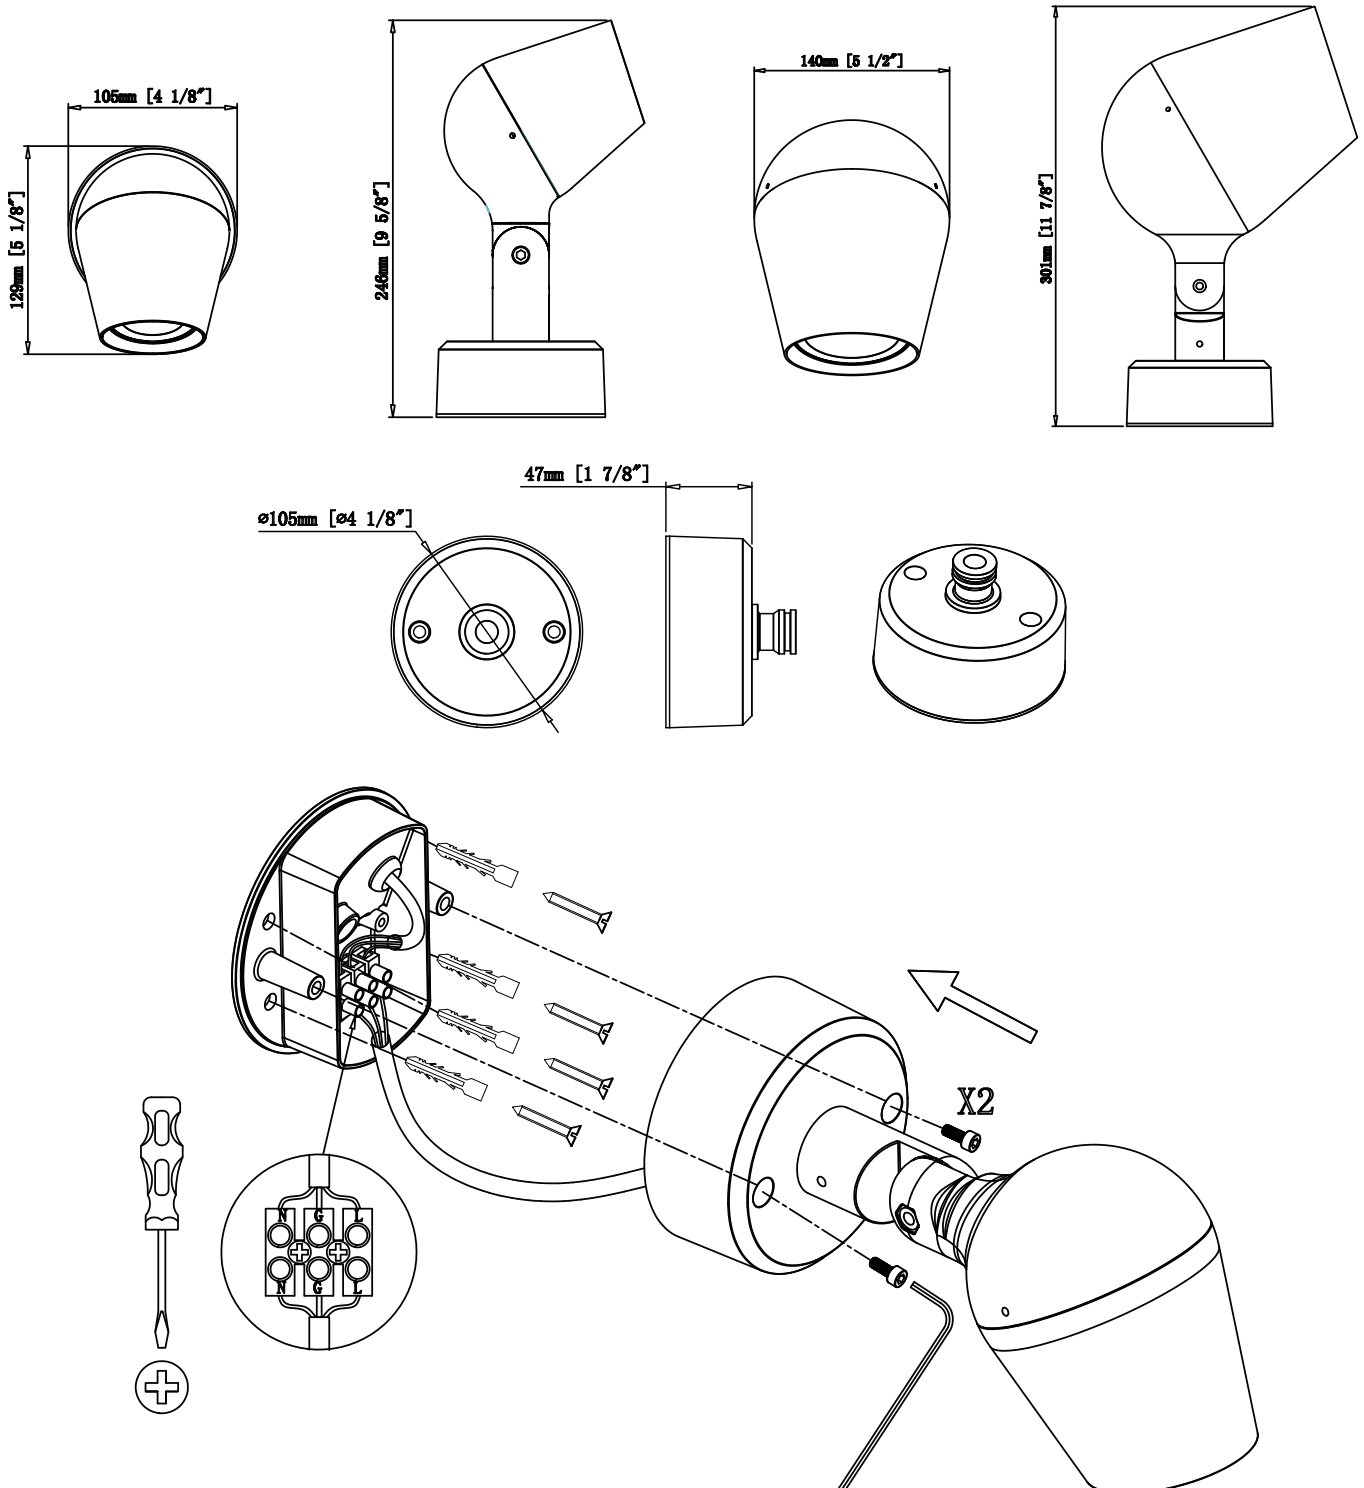

## Installation Manual

**CAUTION: BEFORE CONNECTING THE FIXTURE TO A POWER SUPPLY MAKE SURE THE POWER IS SWITCHED OFF.**

## (Surface Base SB) - INSTRUCTIONS

**CAUTION: BEFORE CONNECTING THE FIXTURE TO A POWER SUPPLY, MAKE SURE THE POWER IS SWITCHED OFF.**

## (Mounting Knuckle to J-Box) - INSTRUCTIONS

**CAUTION: BEFORE CONNECTING THE FIXTURE TO A POWER SUPPLY, MAKE SURE THE POWER IS SWITCHED OFF.**

## (Wall Mount USA) - INSTRUCTIONS

**CAUTION: BEFORE CONNECTING THE FIXTURE TO A POWER SUPPLY, MAKE SURE THE POWER IS SWITCHED OFF.**