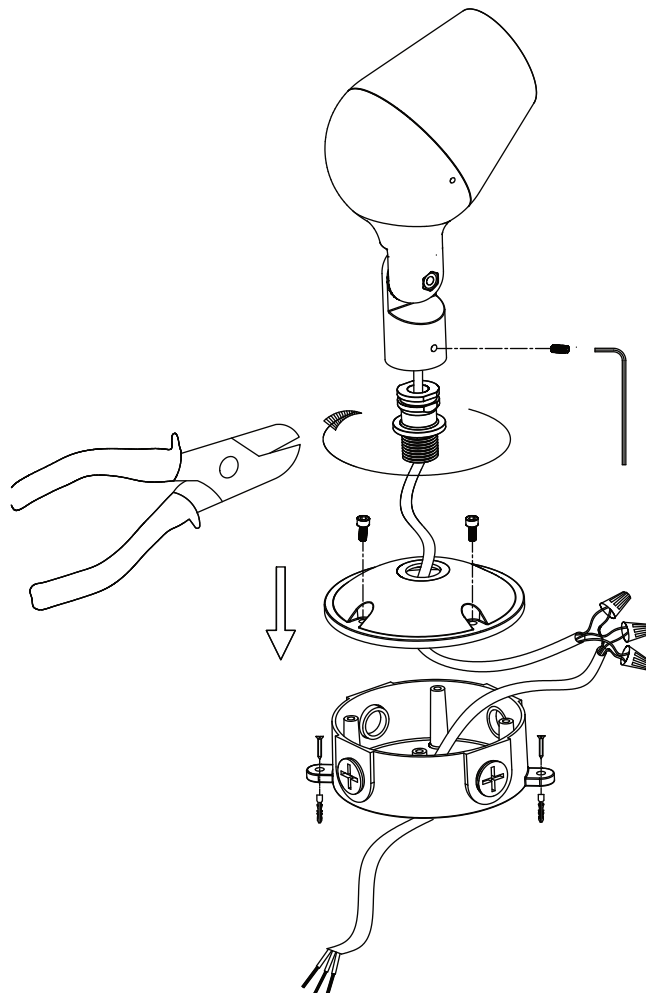

## Installation Manual

**CAUTION: BEFORE CONNECTING THE FIXTURE TO A POWER SUPPLY MAKE SURE THE POWER IS SWITCHED OFF.**

## (Surface Base SB) - INSTRUCTIONS

**CAUTION: BEFORE CONNECTING THE FIXTURE TO A POWER SUPPLY, MAKE SURE THE POWER IS SWITCHED OFF.**

## (Mounting Knuckle to J-Box) - INSTRUCTIONS

**CAUTION: BEFORE CONNECTING THE FIXTURE TO A POWER SUPPLY, MAKE SURE THE POWER IS SWITCHED OFF.**

## (Wall Mount USA) - INSTRUCTIONS

**CAUTION: BEFORE CONNECTING THE FIXTURE TO A POWER SUPPLY, MAKE SURE THE POWER IS SWITCHED OFF.**