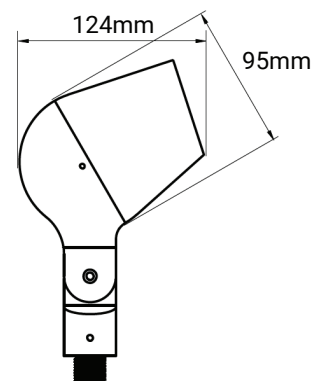

Kevin Tree Ring light

Features

- Ø300 | Ø400 | Ø500 & Any Customized Size Available upon request
- Two, Four, Six or Eight Light per Ring
- IP66 Rated
- Housing: Die Cast aluminium body and honeycomb

Installation
on Trees

IK Rating
IK08

IP Rating
IP66

Standard Warranty

TECHNICAL DATA SHEET - KEVIN - 17912 - TREE RING LIGHT

TECHNICAL DATA

Product Data	Tree Ring Light
Lamp Type	BRIDGELUX LED
Wattage	4x10W
Color Temperature	3000K
Rated Luminaire Luminous Flux	4x1000lm
Rated Luminaire Efficiency	110lm/W each Spike
IP Rating	66
Beam Angle	30°
Voltage	AC220-240V
Frequency Range	50-60 Hz
CRI	Ra>80
Power Factor	>0.9
Ambient Temperature	-25°C ~+60°C
Safety Class	Class I
SDCM	3
Material	Die Cast Aluminium
Diffuser	Tempered glass & Honeycomb
Finish	Dark Brown
Ring Diameter	600mm
Dimension of the light	95x124mm
Life Span	50,000 Hours
Warranty	5 Years
Applications	Outdoors, Trees

Ring Diameter: 600mm

TECHNICAL OPTIONS

Wattage	10W, 20W
Color Temperature	3000K - 6000K
Voltage	15°/24°/36°/60°/40*70°