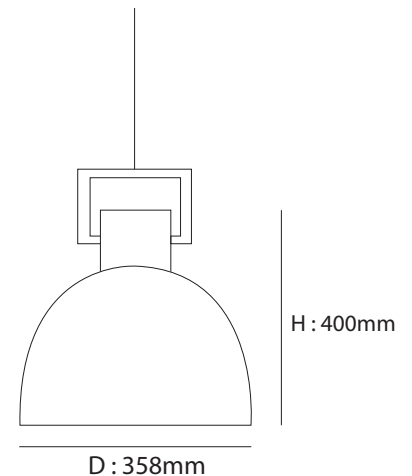

SEYNAVE

luminaire

CLYDE - PENDANT LIGHT

Clyde

Technical Specification Sheet | ARCHITECTURAL LIGHTING

SEYNAVE

luminaire

General Information

Brand Seynave
Collection Clyde
SKU 17840

Facts

Material Metal body
Finish Black

Light Source E27
Warranty 5 Years

Dimension

Standards